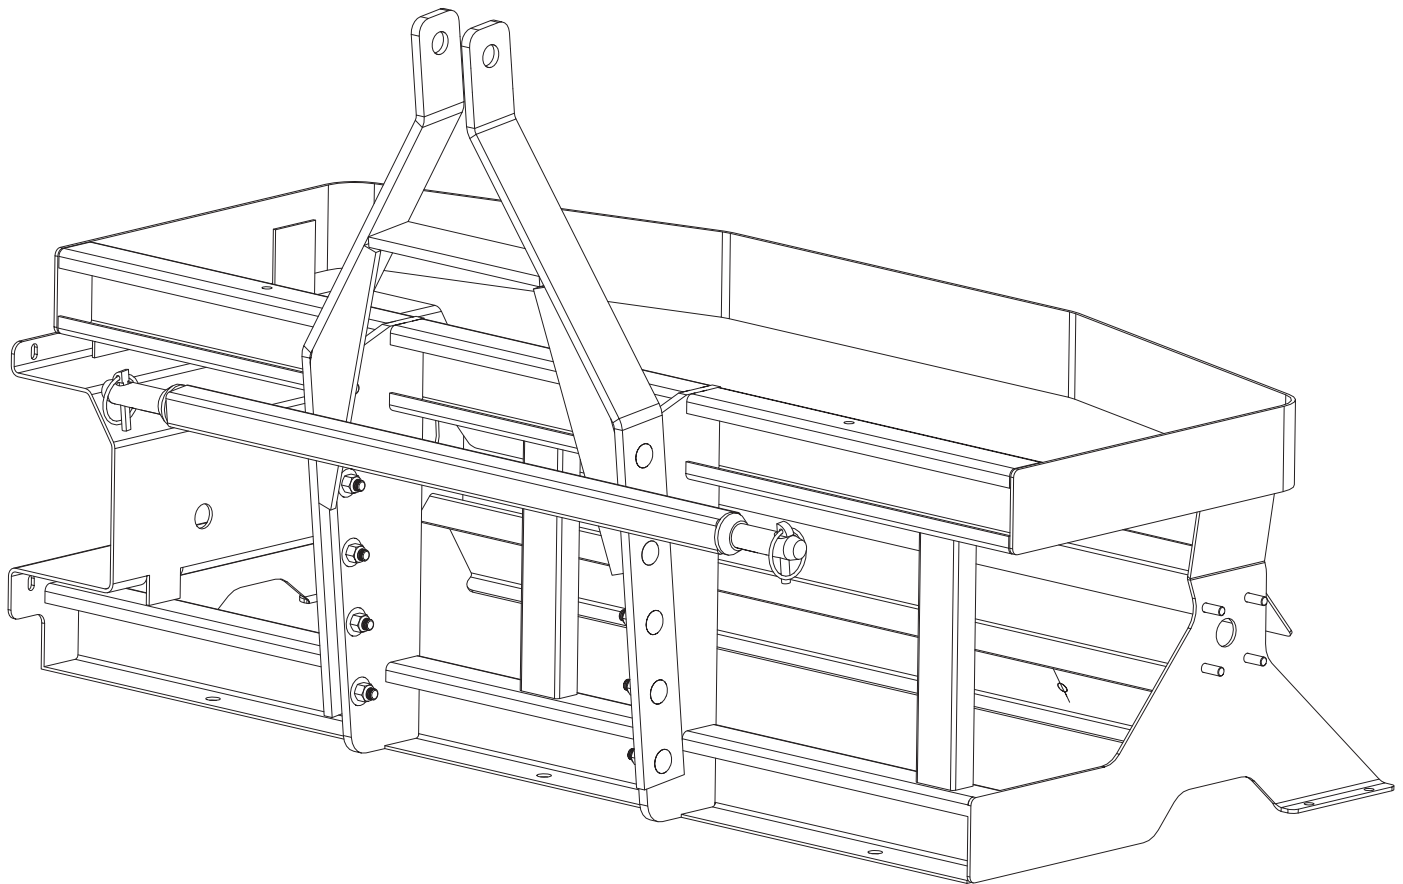

3-Point Hitch Parts Breakdown

SD-600

3-Point Hitch Parts Breakdown

SD-600

ID#	Part #	Qty
1	D4124	10
2	D4125	10
3	D4133	2
4	D4417	1
5	D6875	10
6	F51196	1

Key to Parts

B8217	Pallet 62" X 36" Wood	F50589	Material Baffle SD-1400
D4112	Decal Caution - Read Owner's Manual	F50592	Lid Assembly SD-1400
D4133	Linch Pin 5/16" X 1-9/16" Zinc	F50593	Drop Spreader Drum 55.5"
D4137	Lift Arm Pin 7/8" X 5-1/2"	F50601	Battery Harness Tailgate-Vibrator
D5508	Flat Inverted V Backing Plate	F50616	Spreader Harness Drop Spreader
D5905	Bolt #10-32 X 1/2" Hex Head MS Stainless	F50625	Vehicle Harness Drop Spreader 12'
D5948	Nut #10-32 Nylox Waxed Stainless	F50684	Motor 1/3HP 1750RPM
D5949	Washer 5/16" Flat Stainless	F50702	Decal Die Cut - SD-1400
D6132	Bolt 1/4"-20 X 3/4" Serrated Flange Stainless	F50706	Decal Die Cut - SD-600
D6169	Washer 3/8" Flat Stainless	F50708	Adjustable Material Baffle SD-600
D6174	Vibrator DC 80	F50712	Adjustable Material Baffle SD-1400
D6192	Decal Warning - Hands & Feet/Disconnect Power	F50729	Owner's Manual SD-600 & SD-1400
D6229-74	Red Stripe 3/8" X 74"	F50980	Shaft Seal Drop Spreader
D6229-94	Red Stripe 3/8" X 94"	F51038	Control Module Drop Spreader
D6314	Lid Assembly	F51139	Pallet 34" x 51"
D6332	Bearing 5/8" 4 Bolt Flange	F51140	Crate End 34" X 32"
D6334	SD-600 Top Screen	F51141	Crate Side 52" X 30-3/4"
D6335	Decal Warning - Rotating Auger	F51142	Crate Top 52" X 35"
D6418	Bolt 5/16"-18 X 1" Hex Head Stainless	F51143	Crate End 37" X 38-1/2"
D6584	Nut 3/8"-16 Serrated Flange Zinc	F51144	Crate Side 42" X 64-1/2"
D6781	Nut 1/2" NPT Black Nylon	F51145	Crate Top 38" X 64-1/2"
F50110	Bolt 3/8"-16 X 1" Hex Head Stainless	F51147	Shipping Cover SD-600
F50477	Hopper 8.75 Cu. Ft. Yellow	F51148	Shipping Cover SD-1400
F50482	Main Frame SD-600	F51196	3 Point Hitch A Frame
F50483	Auger Motor Cover Drop Spreader	F51213	Keystock 6MM X 25MM
F50484	Drop Spreader Drum 41.5"	F51214	External Retaining Ring 18MM
F50508	Hopper 14.0 Cu. Ft. Yellow	T15014	Washer 1/4" Flat Stainless
F50547	Bolt 3/8"-16 X 2" Hex Head Stainless	T15016	Nut 1/4"-20 Nylox Waxed Stainless
F50557	Material Baffle SD-600	T15018	Nut 5/16"-18 Nylox Waxed Stainless
F50574	Control Pendant with Auxiliary Output	T30008	Edge Grip Seal
F50578	Data Cable Tailgate	T30727	Bolt 3/8"-16 X 1-1/2" Hex Head Stainless
F50582	Transmission 100:1 Worm Gear	T30728	Nut 3/8"-16 Nylox Waxed Stainless
F50585	Main Frame SD-1400	T30731	Keystock m4 X 15mm
F50588	Top Screen 52.35 X 18.25	T30735	Bolt M5-0.80 X 12mm Serrated Flange Zinc