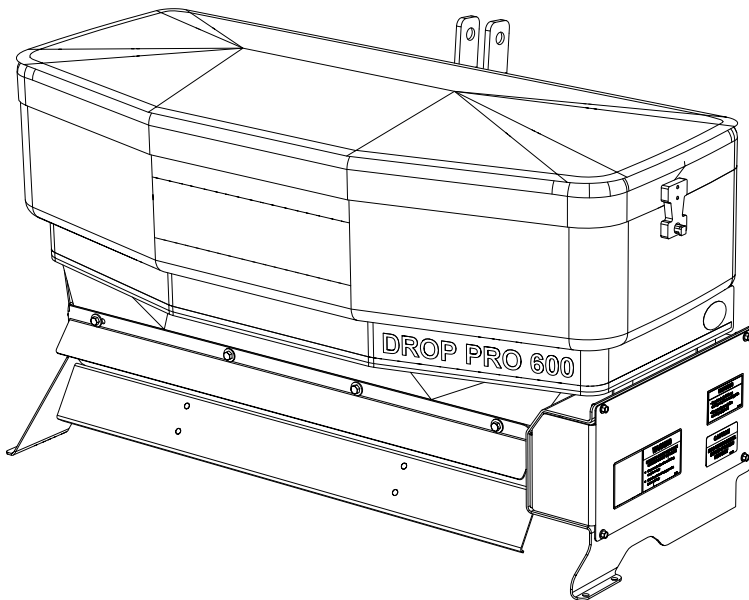

Parts List

SNOWEX[®]

LEADERS IN ICE CONTROL

SD-600

Serial No. X2-100038 and higher

SD-1400

Serial No. X3-100019 and higher

CUSTOMER COPY

F50706

DROP PRO 1400

F50702

Frame and Spreading Assembly Parts Breakdown

SD-600

Frame and Spreading Assembly Parts Breakdown

SD-600

ID #	Part #	Qty
7	D5949	4
8	D6132	7
9	D6332	1
10	D6418	4
11	D6781	1
12	F50482	1
13	F50483	1
14	F50484	1