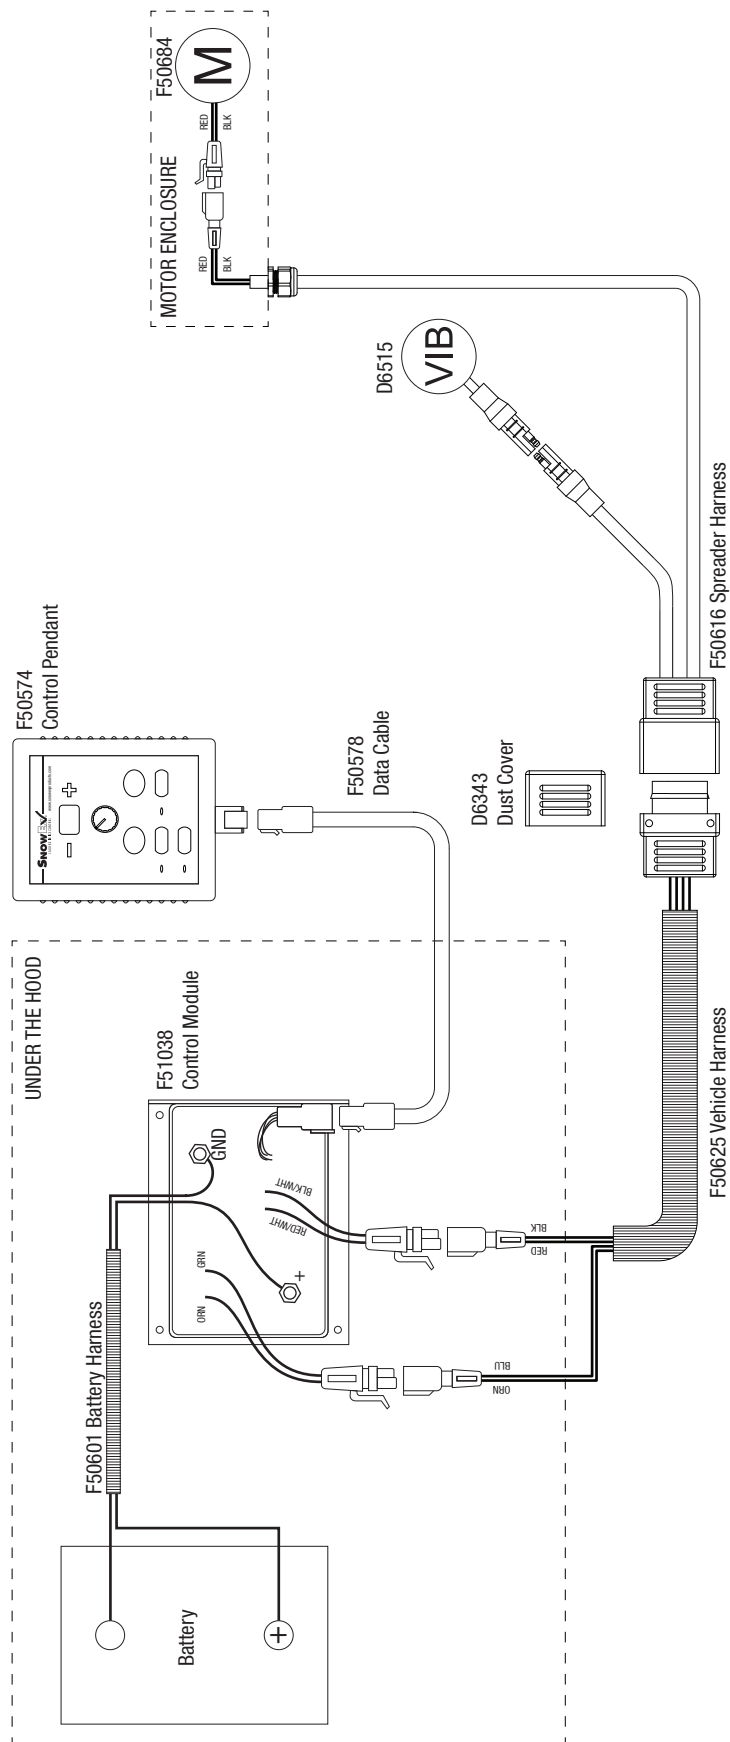

Parts List

SNOWEX[®]

LEADERS IN ICE CONTROL

SD-600

Serial No. X2-100038 and higher

SD-1400

Serial No. X3-100019 and higher

CUSTOMER COPY

F50706

DROP PRO 1400

F50702

Frame and Spreading Assembly Parts Breakdown

SD-600

Frame and Spreading Assembly Parts Breakdown

SD-600

ID #	Part #	Qty
7	D5949	4
8	D6132	7
9	D6332	1
10	D6418	4
11	D6781	1
12	F50482	1
13	F50483	1
14	F50484	1

ID #	Part #	Qty
15	F50582	1
16	F50684	1
17	F50980	1
18	T15014	3
19	T15016	7
20	T15018	8
21	T30735	4

Frame and Spreading Assembly Parts Breakdown

SD-1400

Frame and Spreading Assembly Parts Breakdown

SD-1400

Hopper Assembly Parts Breakdown

SD-600

Hopper Assembly Parts Breakdown

SD-600

ID #	Part #	Qty
9	D5022	4
18	D5508	1
22	D5949	10
23	D6105	2
26	D6174	1
27	D6198	2
28	D6314	1
29	D6334	1
30	D6418	6

ID #	Part #	Qty
31	D6553	6
32	F50477	1
35	F50557	1
41	F50708	2
42	T15018	6
43	T30727	4
44	T30728	4