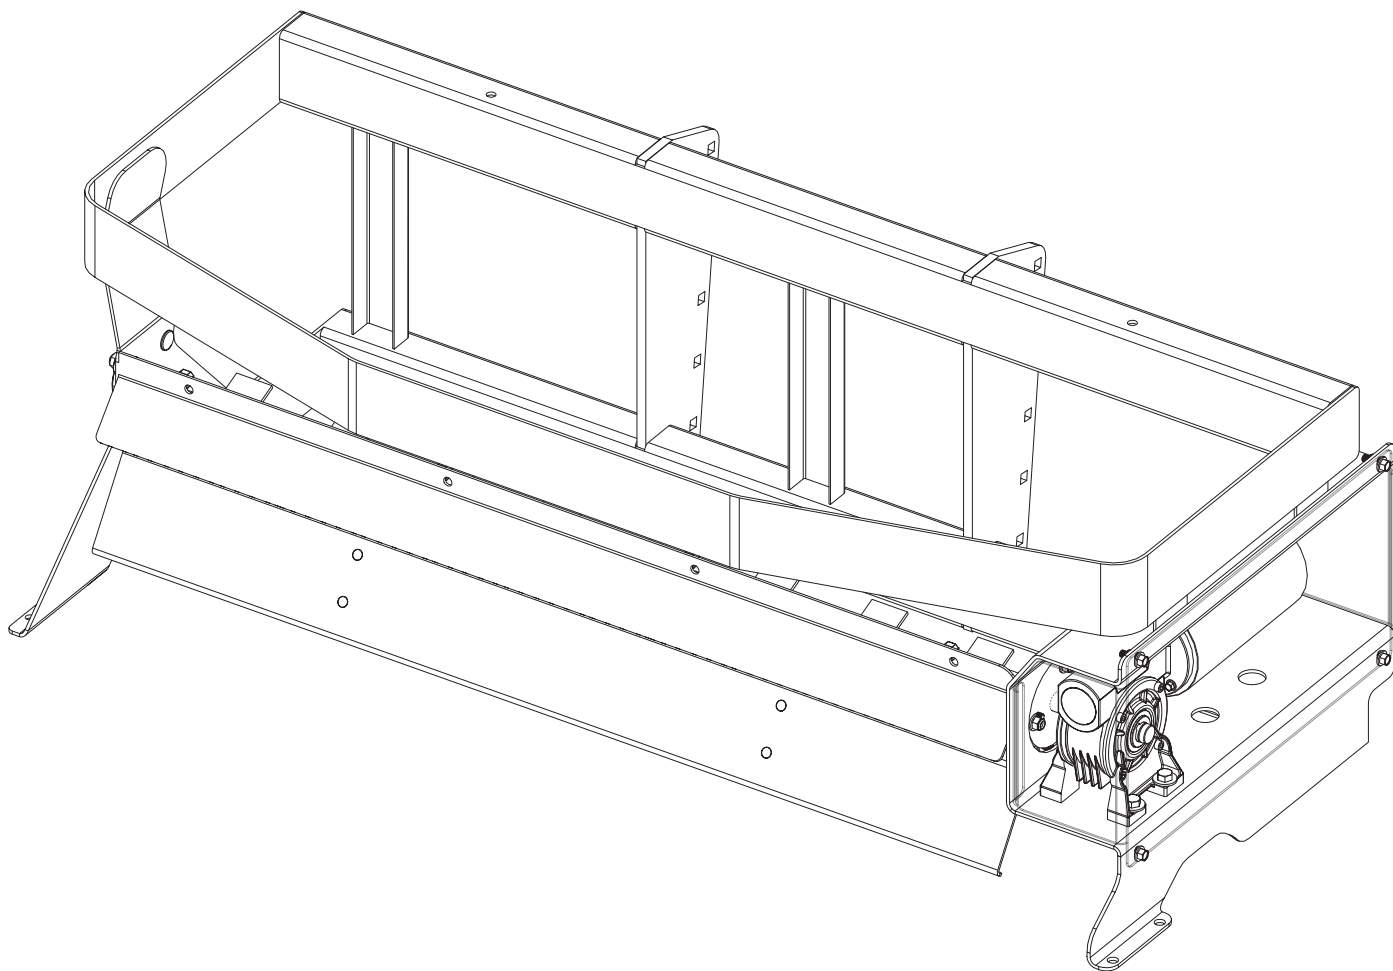

F50706

DROP PRO 1400

F50702

Frame and Spreading Assembly Parts Breakdown

SD-600

Frame and Spreading Assembly Parts Breakdown

SD-600

ID #	Part #	Qty
7	D5949	4
8	D6132	7
9	D6332	1
10	D6418	4
11	D6781	1
12	F50482	1
13	F50483	1
14	F50484	1