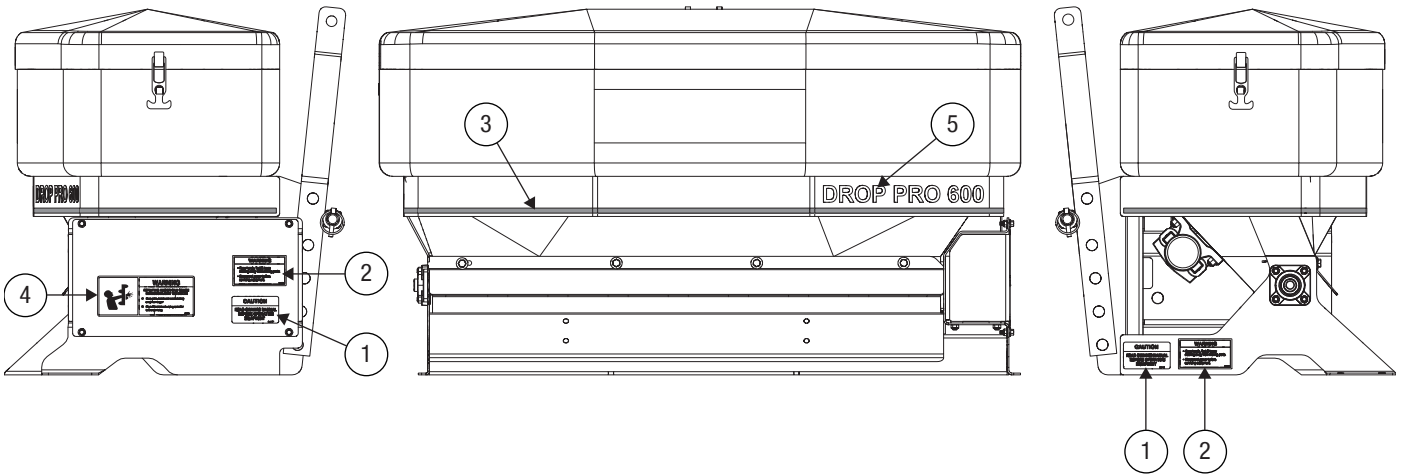

Decal Placement