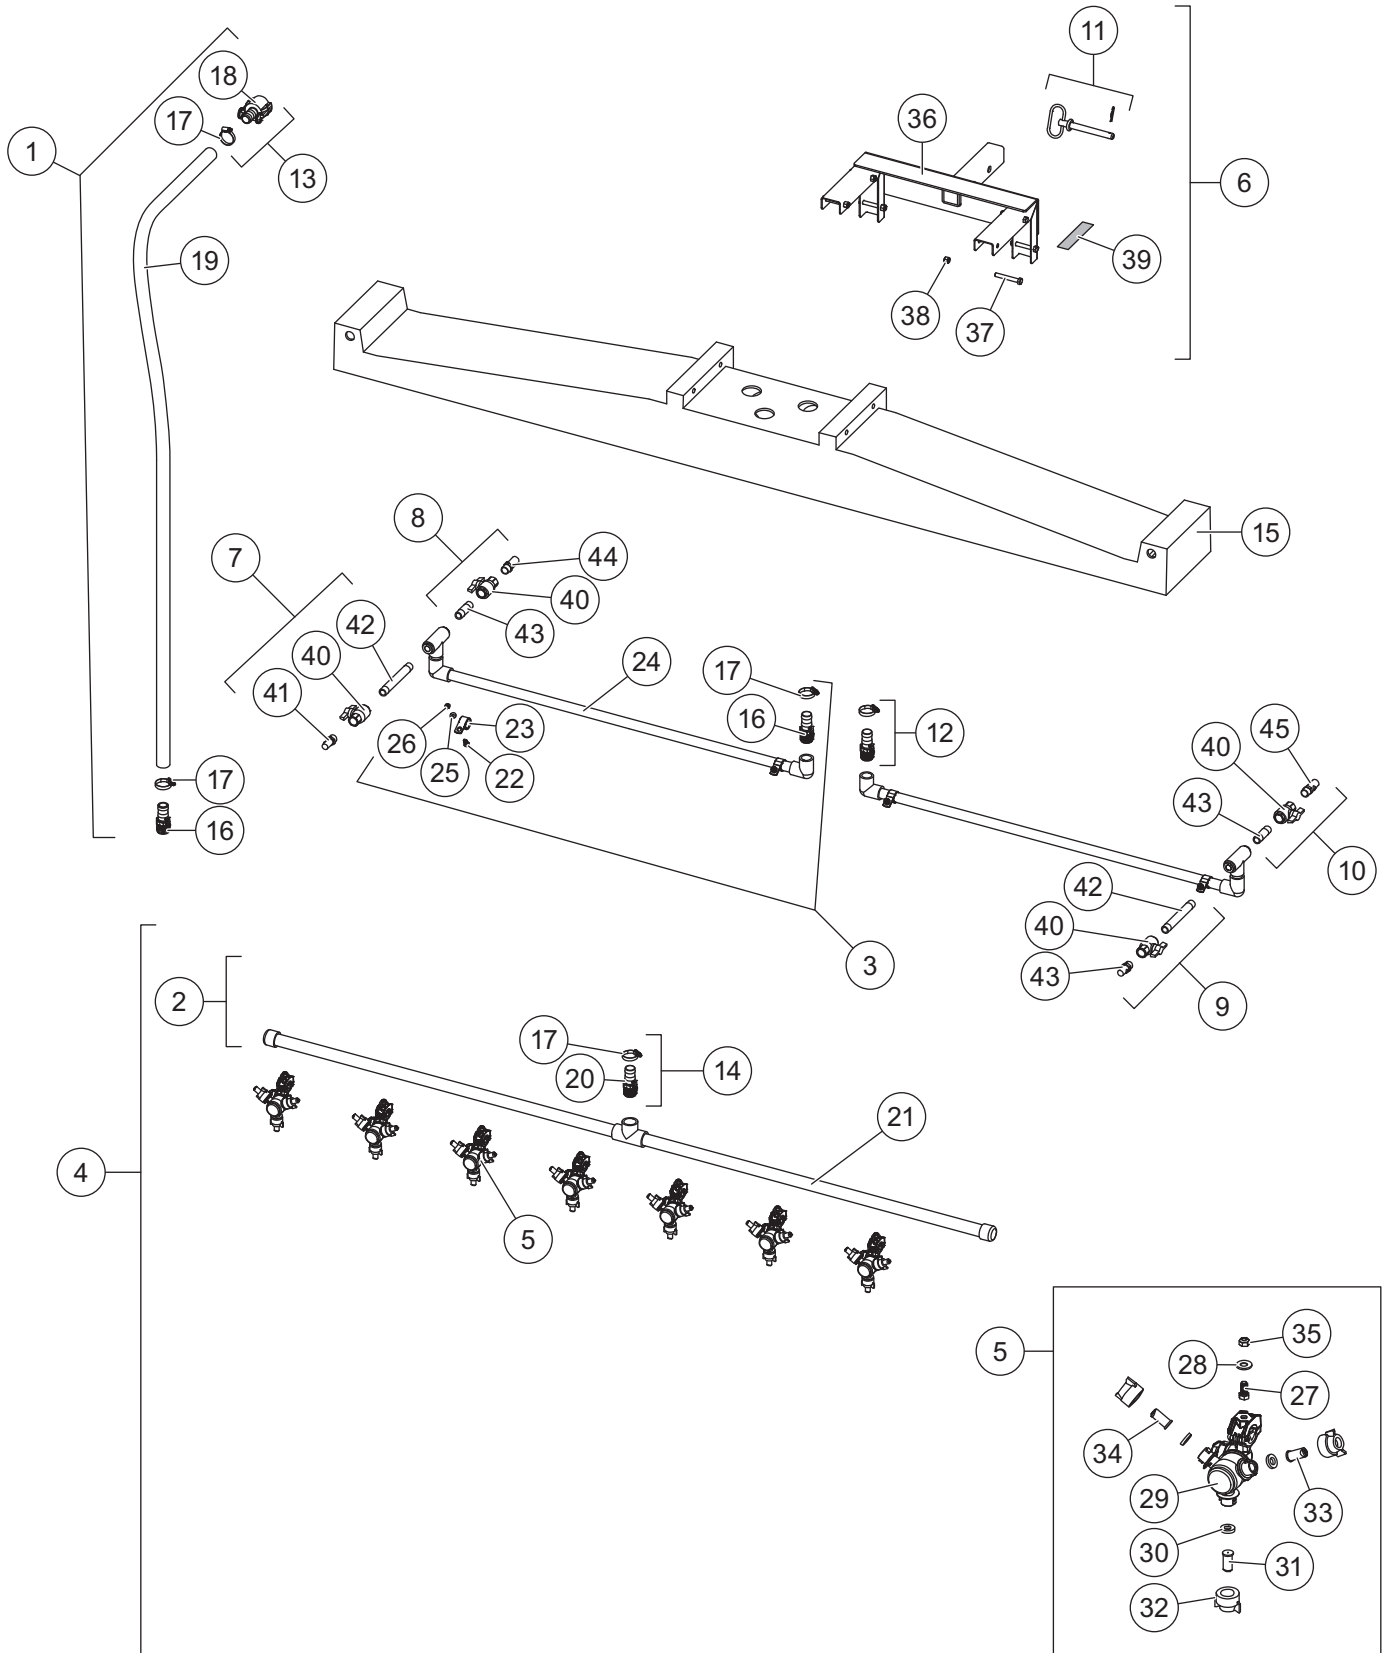

PBA-300 SPRAY BOOM

PBA-300 SPRAY BOOM ASSEMBLY

PBA-300 SPRAY BOOM

PBA-300 Spray Boom Assembly							
Item	Part	Qty	Description	Item	Part	Qty	Description
1	76169	3	Boom Hose Kit, 1 x 60	12	76182	2	Hose Barb Kit, 3/4 NPT x 1
2	76171	1	Spray Pipe, Center	13	76183	3	Quick-Connect Kit, 1 x 1
3	76172	2	Spray Pipe, Outside Lane	14	76184	1	Hose Barb Kit, 1 NPT x 1
4	76173	1	Center Spray Pipe Assy w/ Nozzles	15	F51643	1	Poly Boom Cover, Yellow
5	76174-1	8	Nozzle Assy, Triple-Stream	ns	78462	1	White Nozzle Kit, 8 (0.8 GPM)
6	76175	1	Hitch Kit, PBA Series 2	ns	78463†	1	Gray Nozzle Kit, 8 (10968, 0.6 GPM)
7	76176	1	Low Speed Nozzle Kit, DS	ns	78464	1	Brown Nozzle Kit, 8 (10969, 0.5 GPM)
8	76177	1	High Speed Nozzle Kit, DS	ns	78524	1	Green Nozzle Kit, 8 (F51664, 1.5 GPM)
9	76178	1	Low Speed Nozzle Kit, PS	ns	78523†	1	Blue Nozzle Kit, 8 (F51663, 1.0 GPM)
10	76179	1	High Speed Nozzle Kit, PS	ns	78499†	1	Black Nozzle Kit, 8 (F51661, 2.0 GPM)
11	75620	1	Hitch Pin Kit, 5/8 x 5-1/2				
Item 1				76169 Hose Kit, 1 x 60			
16		1	Hose Barb, 3/4 NPT x 1	18		1	1" Female Coupler x 1 HB
17		2	Band Clamp, 11/16 x 1-1/2	19		60	Hose, 1" EPDM Black
Item 2				76171 Spray Pipe, Center			
17		1	Band Clamp, 11/16 x 1-1/2	21		1	Main Spray Bar
20		1	Hose Barb, 1 NPT x 1				
Item 3				76172 Spray Pipe, Outside Lane			
16		1	Hose Barb, 3/4 NPT x 1	23		2	Clamp, 1" Rubber Coated
17		1	Band Clamp, 11/16 x 1-1/2	24		1	Feed Pipe, Outside Lane
22		2	1/4-20 x 3/4 Hex Cap Screw SS Serrated Flange	25		2	1/4 Flat Washer SS
				26		2	1/4-20 Hex Locknut SS
Item 4				76173 Center Spray Pipe Assembly With Nozzles			
5	76174-1	8	Nozzle Assembly, Triple-Stream, 0.5, 0.8, 1.5 GPM	20		1	Hose Barb, 1 NPT x 1
17		1	Band Clamp, 11/16 x 1-1/2	21		1	Main Spray Bar
Item 5				76174-1 Nozzle Assembly, Triple-Stream			
27		1	5/16-18 x 3/4 Hex Cap Screw SS	32	F51662	3	Spray Tip Cap, Black Nylon
28		1	3/8 Flat Washer SS	33	D5234	1	Triple Stream Nozzle, 0.8 GPM, White
29	D6939	1	Triple Rotary Nozzle Body	34	F51664	1	Spray Nozzle, 1.5 GPM, Green
30	D6961	3	Nozzle Seat Gasket	35		1	5/16-18 Hex Locknut SS
31	10969	1	Spray Nozzle, 0.5 GPM, Brown				
Item 6				76175 Hitch Kit, PBA Series 2			
11	75620	1	Hitch Pin, 5/8 x 5-1/2	38		6	3/8-16 Hex Locknut
36		1	Hitch Mount	39	10829	1	Label - Boom Height
37		6	3/8-16 x 2-3/4 Hex Cap Screw SS				
Item 7				76176 Low Speed Nozzle Kit, DS			
40		1	1/2 PVC Utility Ball Valve	42		1	1/2 x 6 Nipple, Sch 80
41		1	XP Boomjet Nozzle, DS				
Item 8				76177 High Speed Nozzle Kit, DS			
40		1	1/2 PVC Utility Ball Valve	44		1	XP Boomjet Nozzle, White DS
43		1	1/2 x 2-1/2 Nipple, Sch 80				
Item 9				76178 Low Speed Nozzle Kit, PS			
40		1	1/2 PVC Utility Ball Valve	43		1	XP Boomjet Nozzle, Red PS
42		1	1/2 x 6 Nipple, Sch 80				
Item 10				76179 High Speed Nozzle Kit, PS			
40		1	1/2 PVC Utility Ball Valve	45		1	XP Boomjet Nozzle, White PS
43		1	1/2 x 2-1/2 Nipple, Sch 80				
ns = not shown				SS = Stainless Steel			

† = Accessory Only