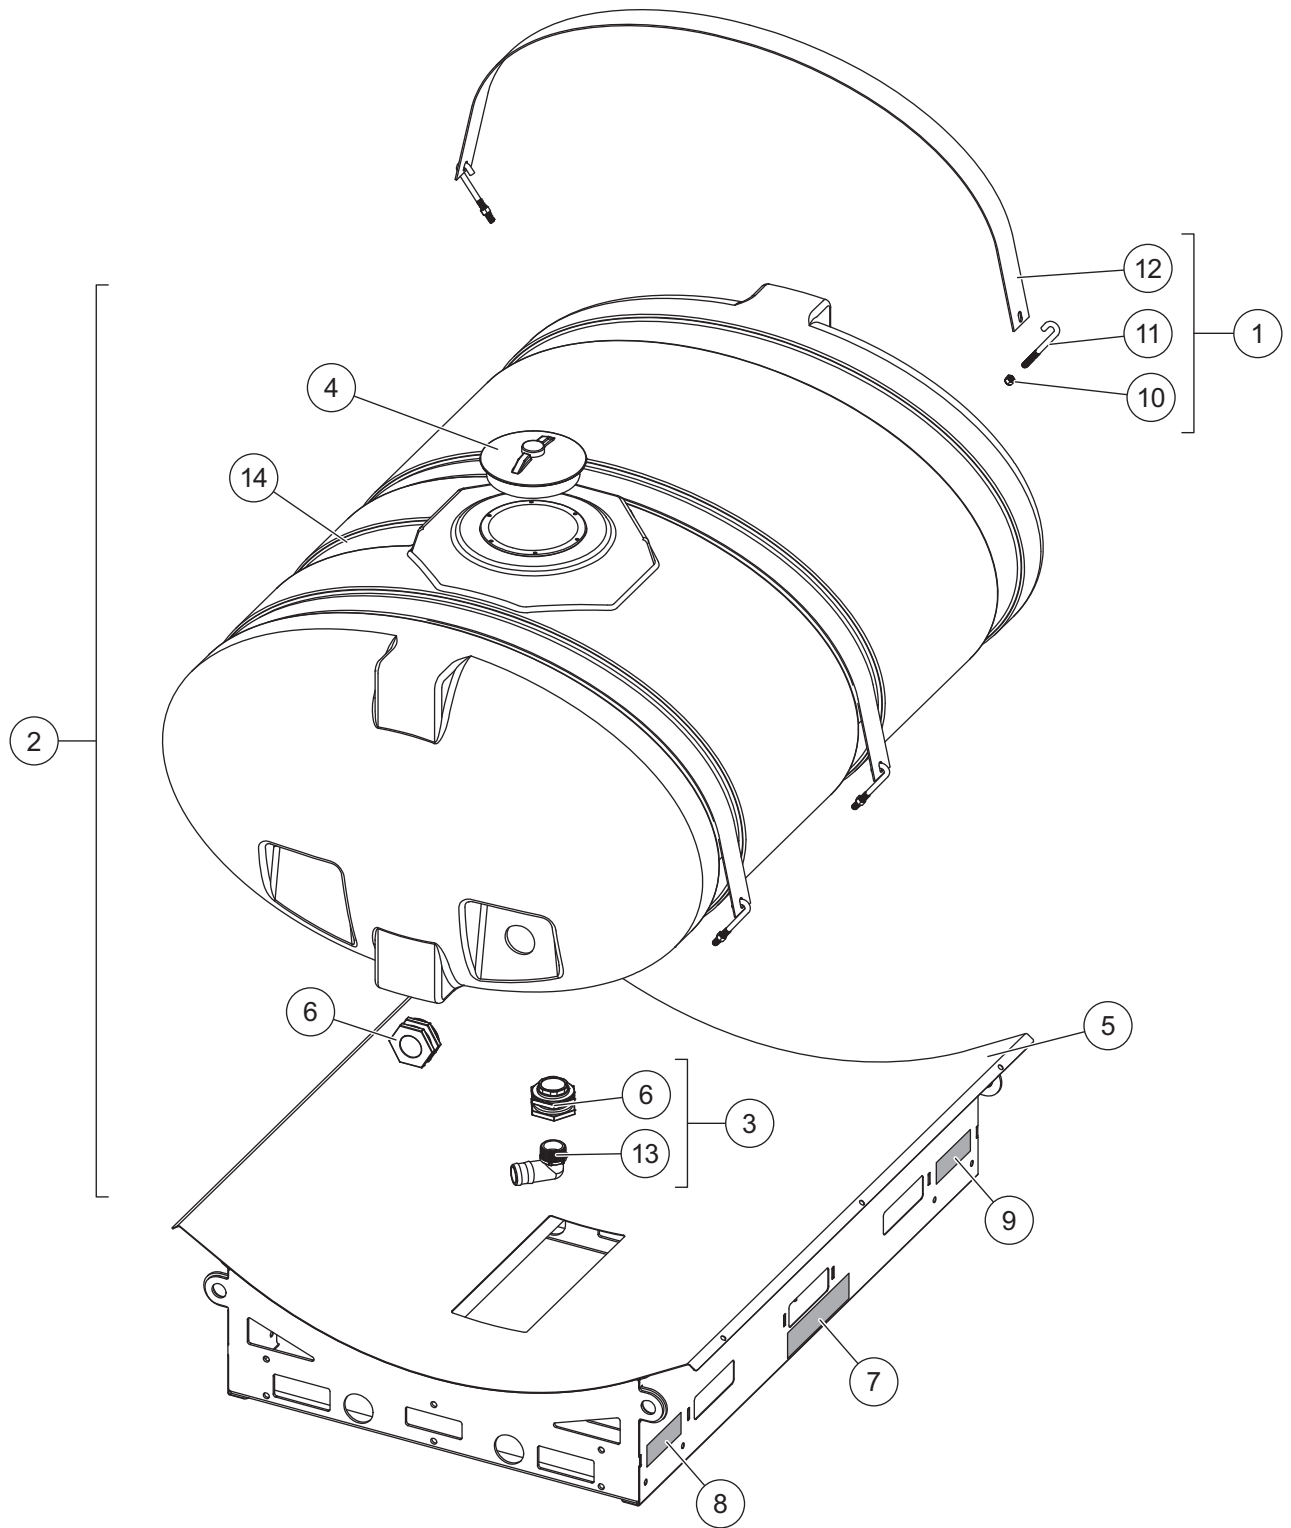

TSA-500 TANK PLATFORM

TANK & SKID ASSEMBLY

TSA-500 TANK PLATFORM

Tank and Skid Assembly							
Item	Part	Qty	Description	Item	Part	Qty	Description
1	76132	3	Tank Strap Kit, 500 Gallon	6	D5184	2	Bulkhead Coupling
2	76124	1	Tank Kit, 500 Gallon	7	10808	2	Label – Liqui Maxx™
3	76130	1	Hose Barb & Bulkhead Kit, Outlet	8	10817	2	Label – Warning Safety Goggles
4	76127	1	Tank Lid, 8"	9	10818	2	Label – Warning GVWR Vehicle
5	F51610	1	Tank Base, 500 Gallon	ns	11032†	1	Strainer Basket, 8"
Item 1				76132 Tank Strap Kit, 500 Gallon			
10		2	1/2-13 Hex Locknut G5	12		1	Tank Strap, 500 Gallon
11		2	1/2-13 J-Hook Anchor Bolt				
Item 2				76124 Tank Kit, 500 Gallon			
4	76127	1	Tank Lid, 8"	13	D5190	1	Hose Barb, 2 NPT x 2"
6	D5184	2	Bulkhead Coupling	14		1	Tank, Elliptical 500 Gallon
Item 3				76130 Hose Barb & Bulkhead Kit, Outlet			
6	D5184	1	Bulkhead Coupling	13	D5190	1	Hose Barb, 2 NPT x 2"
G = Grade				ns = not shown			

† = Accessory Only