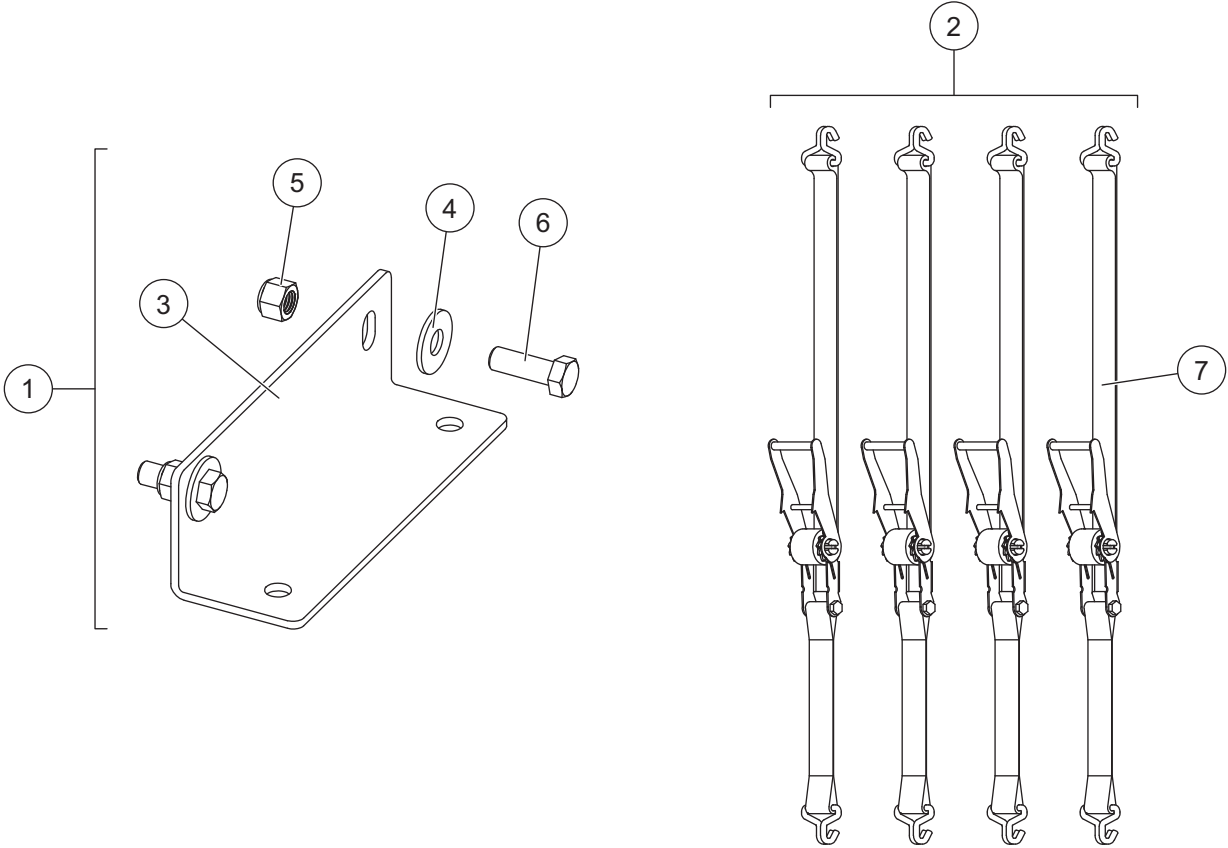

† = Accessory Only

TSA-1250 TANK PLATFORM

TANK & SKID ASSEMBLY

TSA-1250 TANK PLATFORM

Tank and Skid Assembly							
Item	Part	Qty	Description	Item	Part	Qty	Description
1	76134	3	Tank Strap Kit, 1250 Gallon	6	D5184	2	Bulkhead Coupling
2	76126	1	Tank Kit, 1250 Gallon	7	10808	2	Label – Liqui Maxx™
3	76130	1	Hose Barb & Bulkhead Kit, Outlet	8	10817	2	Label – Warning Safety Goggles
4	76128	1	Tank Lid, 16"	9	10818	2	Label – Warning GVWR Vehicle
5	F51614	1	Tank Base, 1250 Gallon	ns	11033†	1	Strainer Basket, 16"
Item 1				76134 Tank Strap Kit, 1250 Gallon			
10		2	1/2-13 Hex Locknut G5	12		1	Tank Strap, 1250 Gallon
11		2	1/2-13 J-Hook Anchor Bolt				
Item 2				76126 Tank Kit, 1250 Gallon			
4	76128	1	Tank Lid, 16"	13	D5190	1	Hose Barb, 2 NPT x 2"
6	D5184	2	Bulkhead Coupling	14		1	Tank, Elliptical 1250 Gallon
Item 3				76130 Hose Barb & Bulkhead Kit, Outlet			
6	D5184	1	Bulkhead Coupling	13	D5190	1	Hose Barb, 2 NPT x 2"
G = Grade				ns = not shown			

† = Accessory Only

UMK-200 MOUNT KIT

BRACKETS, HARDWARE & RATCHET STRAPS

UMK-200 MOUNT KIT

Brackets, Hardware, and Ratchet Straps							
Item	Part	Qty	Description	Item	Part	Qty	Description
1	76135	6	Replacement Bracket Kit, UMK-200	2	D6856	1	Ratchet Strap (pkg of 4)
Item 1				76135 Replacement Bracket Kit, UMK-200			
3		1	Mounting Angle	5		2	1/2-13 Hex Locknut G5
4		2	1/2 Flat Washer	6		2	1/2-13 x 1-1/2 Hex Cap Screw G5
Item 2				D6856 Ratchet Strap (pkg of 4)			
7		4	Ratchet Strap, 2" x 10', 3300 lb				
G = Grade							