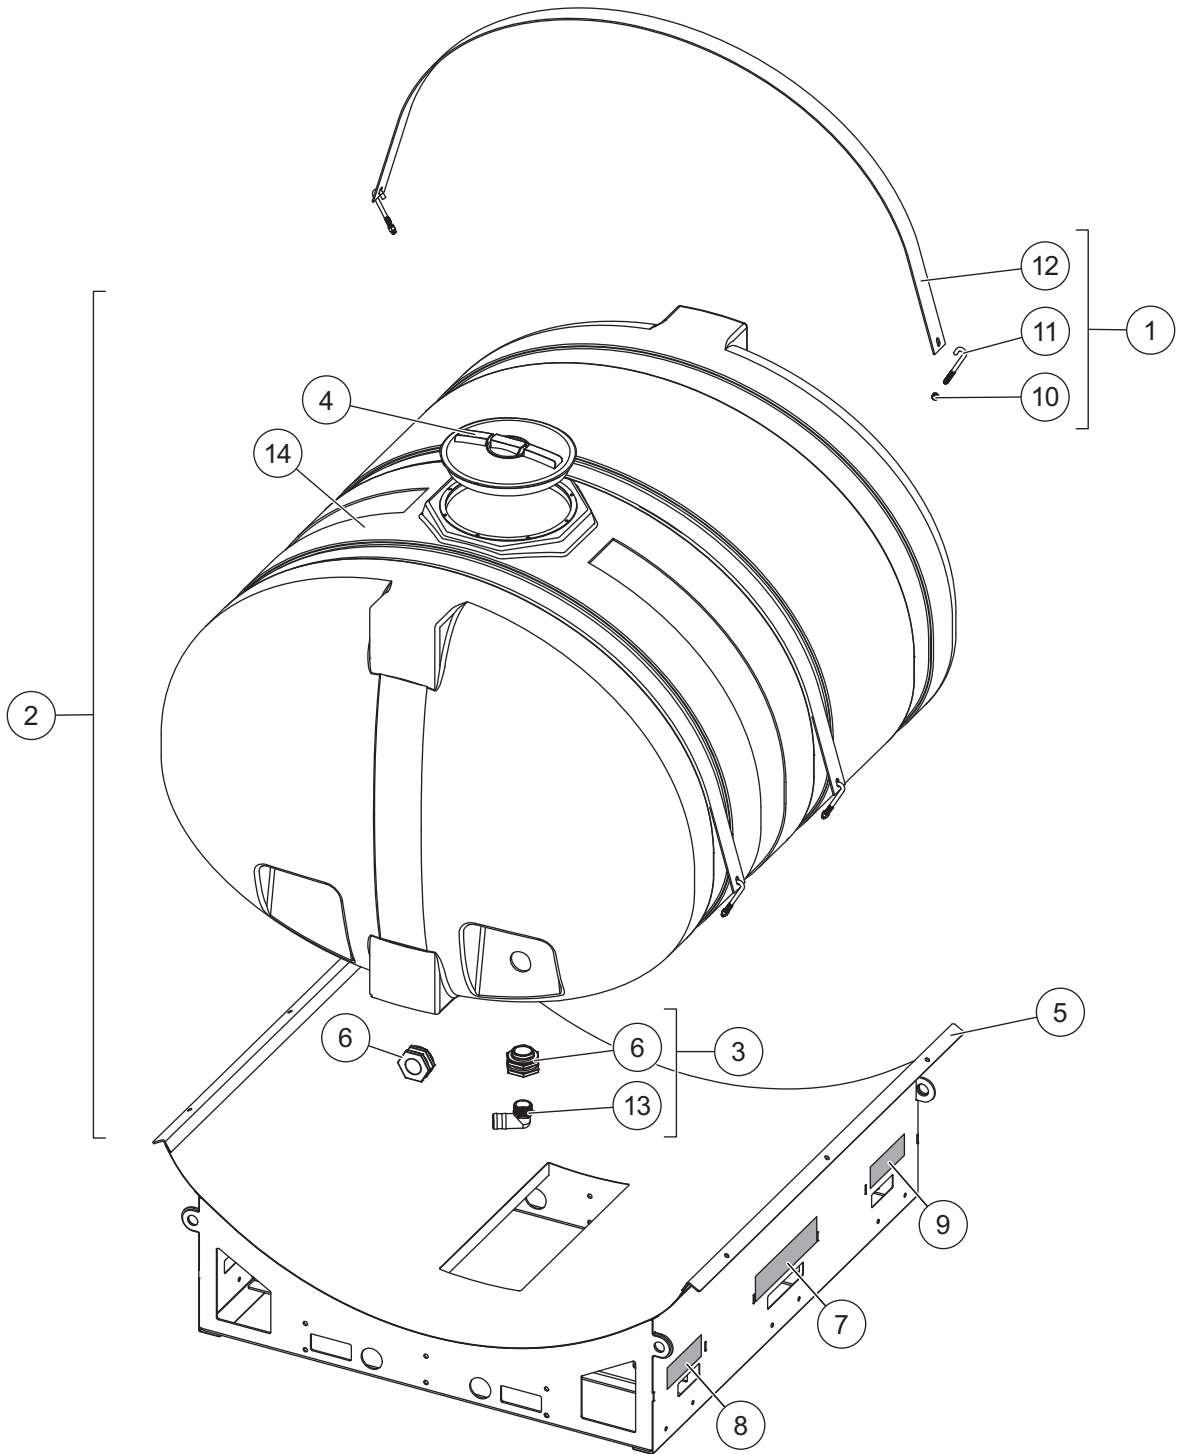

TSA-1250 TANK PLATFORM

TANK & SKID ASSEMBLY

TSA-1250 TANK PLATFORM

Tank and Skid Assembly							
Item	Part	Qty	Description	Item	Part	Qty	Description
1	76134	3	Tank Strap Kit, 1250 Gallon	6	D5184	2	Bulkhead Coupling
2	76126	1	Tank Kit, 1250 Gallon	7	10808	2	Label – Liqui Maxx™
3	76130	1	Hose Barb & Bulkhead Kit, Outlet	8	10817	2	Label – Warning Safety Goggles
4	76128	1	Tank Lid, 16"	9	10818	2	Label – Warning GVWR Vehicle
5	F51614	1	Tank Base, 1250 Gallon	ns	11033†	1	Strainer Basket, 16"
Item 1				76134 Tank Strap Kit, 1250 Gallon			
10		2	1/2-13 Hex Locknut G5	12		1	Tank Strap, 1250 Gallon
11		2	1/2-13 J-Hook Anchor Bolt				
Item 2				76126 Tank Kit, 1250 Gallon			
4	76128	1	Tank Lid, 16"	13	D5190	1	Hose Barb, 2 NPT x 2"
6	D5184	2	Bulkhead Coupling	14		1	Tank, Elliptical 1250 Gallon
Item 3				76130 Hose Barb & Bulkhead Kit, Outlet			
6	D5184	1	Bulkhead Coupling	13	D5190	1	Hose Barb, 2 NPT x 2"
G = Grade				ns = not shown			

† = Accessory Only