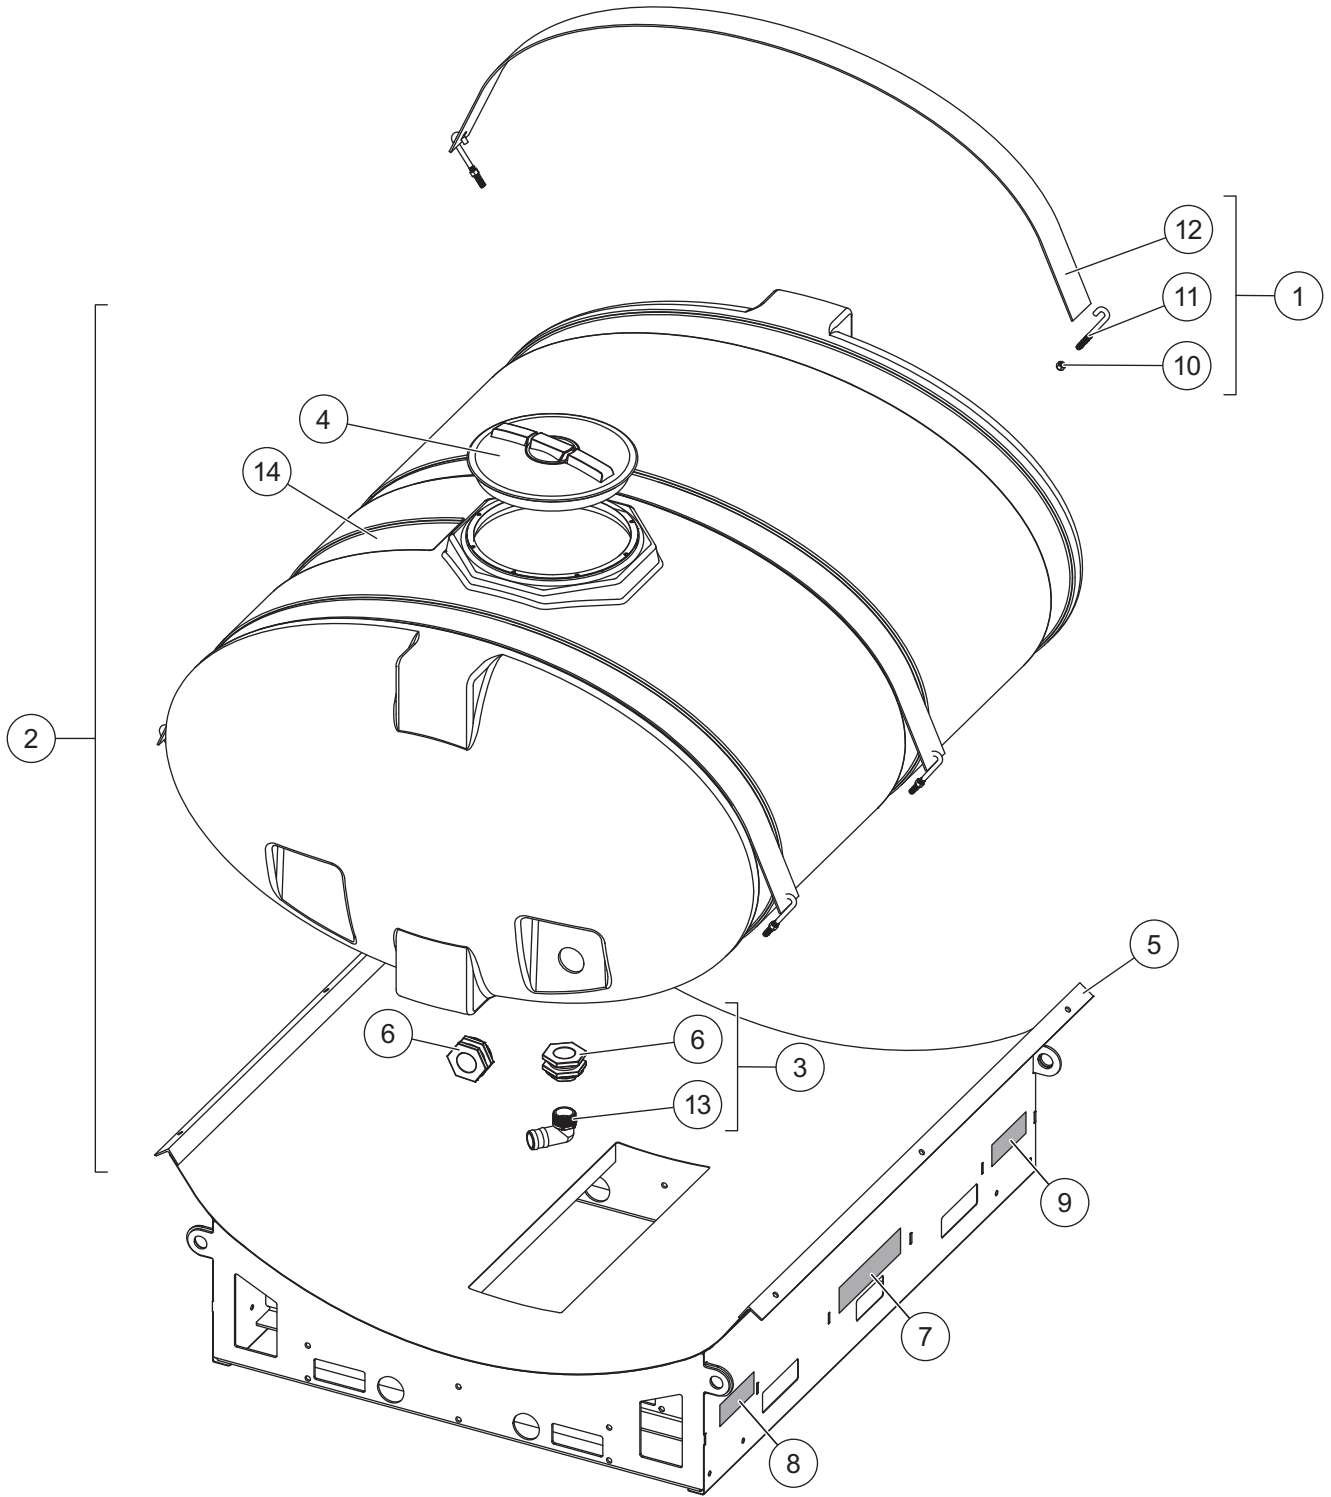

TSA-750 TANK PLATFORM

TANK & SKID ASSEMBLY

TSA-750 TANK PLATFORM

Tank and Skid Assembly							
Item	Part	Qty	Description	Item	Part	Qty	Description
1	76133	3	Tank Strap Kit, 750 Gallon	6	D5184	2	Bulkhead Coupling
2	76125	1	Tank Kit, 750 Gallon	7	10808	2	Label – Liqui Maxx™
3	76130	1	Hose Barb & Bulkhead Kit, Outlet	8	10817	2	Label – Warning Safety Goggles
4	76128	1	Tank Lid, 16"	9	10818	2	Label – Warning GVWR Vehicle
5	F51598	1	Tank Base, 750 Gallon	ns	11033†	1	Strainer Basket, 16"
Item 1				76133 Tank Strap Kit, 750 Gallon			
10		2	1/2-13 Hex Locknut G5	12		1	Tank Strap, 750 Gallon
11		2	1/2-13 J-Hook Anchor Bolt				
Item 2				76125 Tank Kit, 750 Gallon			
4	76128	1	Tank Lid, 16"	13	D5190	1	Hose Barb, 2 NPT x 2"
6	D5184	2	Bulkhead Coupling	14		1	Tank, Elliptical 750 Gallon
Item 3				76130 Hose Barb & Bulkhead Kit, Outlet			
6	D5184	1	Bulkhead Coupling	13	D5190	1	Hose Barb, 2 NPT x 2"
G = Grade				ns = not shown			

† = Accessory Only