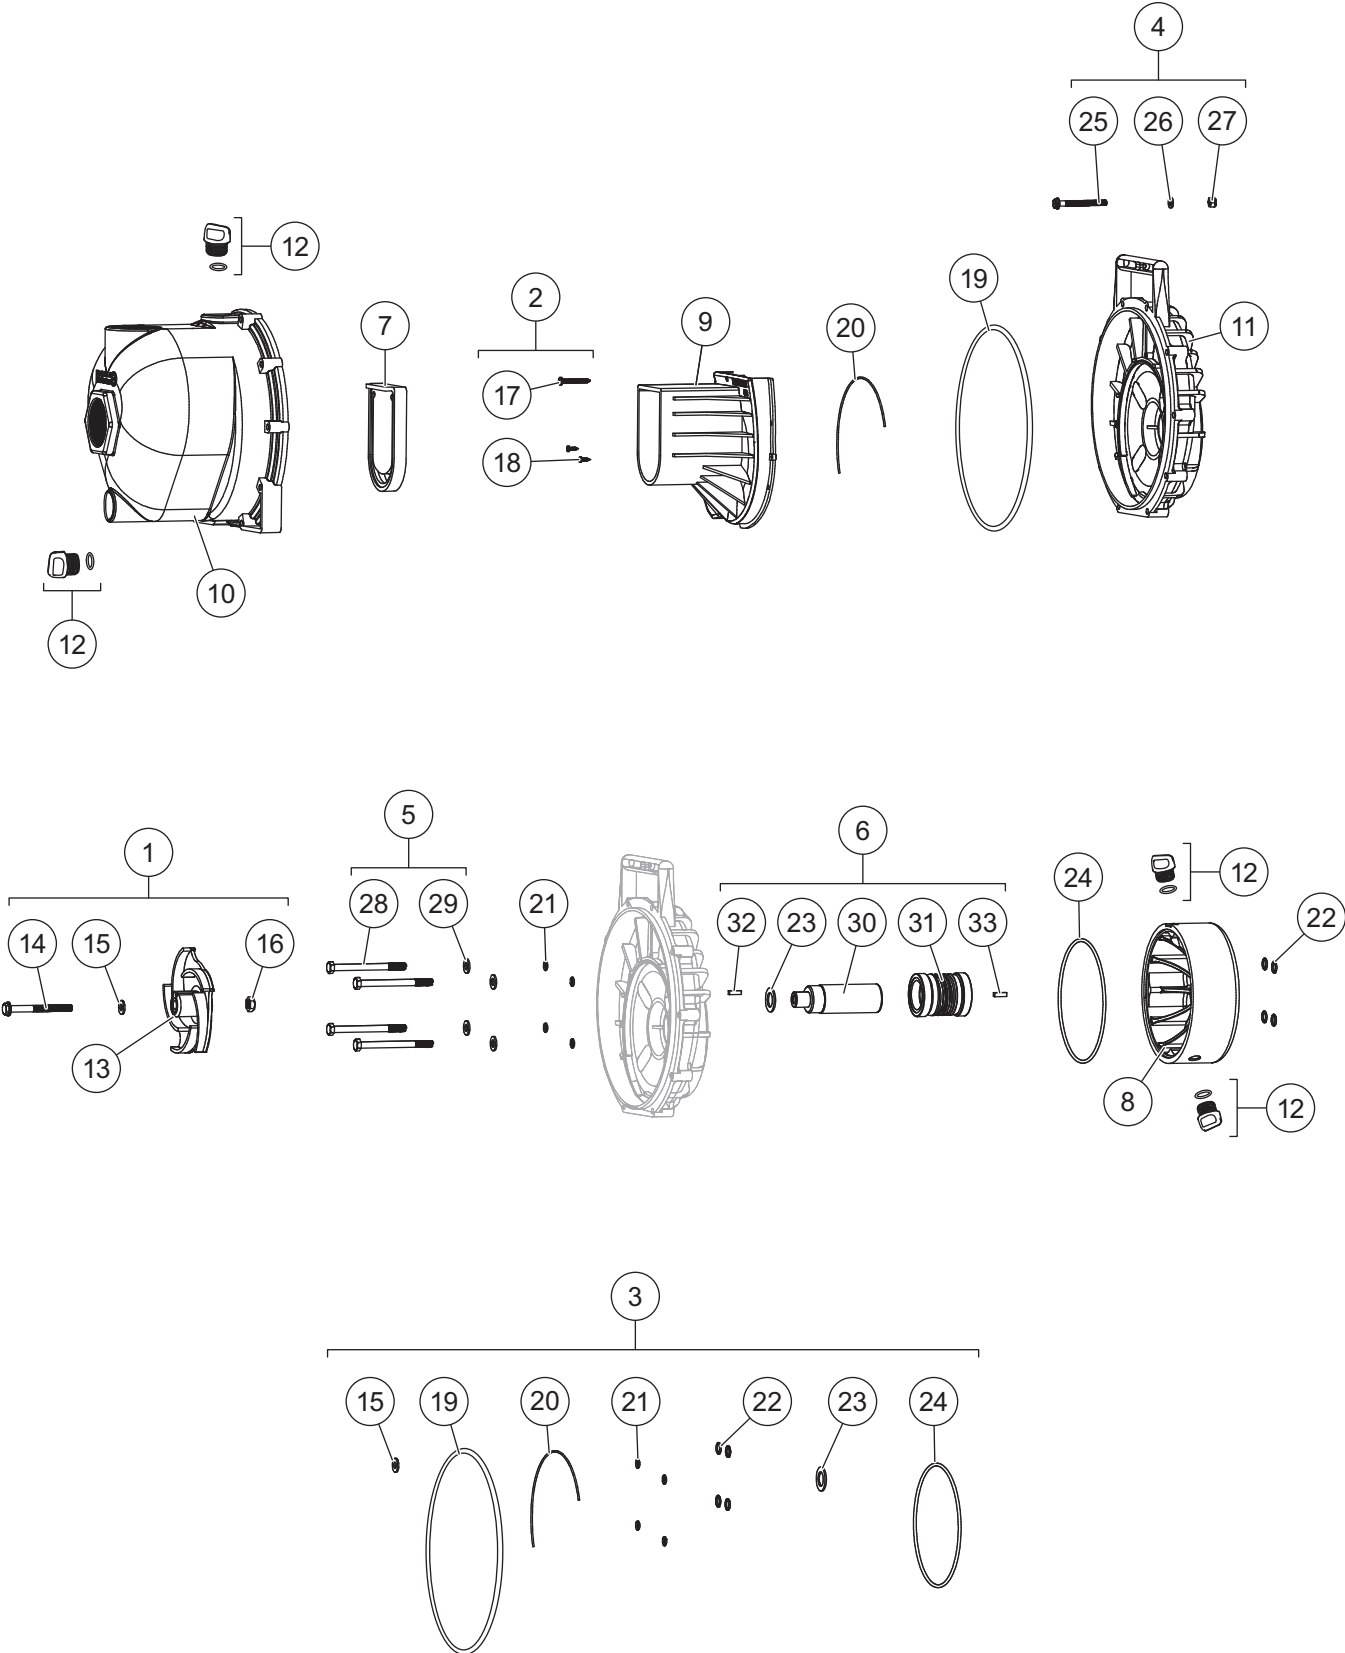

HFS-100 & HFD-200 PUMP PLATFORMS

BASE, PUMP & INPUT PLUMBING ASSEMBLY

HFS-100 & HFD-200 PUMP PLATFORMS

PUMP REPAIR PARTS

HFS-100 PUMP PLATFORMS

OUTPUT & MANIFOLD PLUMBING ASSEMBLY

HFS-100 PUMP PLATFORMS

Output and Manifold Plumbing Assembly							
Item	Part	Qty	Description	Item	Part	Qty	Description
1	76401	1	Electric Valve Assembly Kit	14	76139	1	Coupler Kit, 2" Flange
2	76344	1	Valve Mount Bracket Kit	15	76403	1	Flange Cross Kit, 2"
3	11028	1	Tube Adapter, 1/8 x 1/4 NPT	16	76185	1	Hose Barb Kit, 2"-1-1/2" Flange, 45°
4	76402	1	Flange, 2 x 1/2 Adapter	17	76159	1	Hose Kit, 1-1/2 x 16
5	10869	1	Hose Barb Kit, 1/2 x 1/2, 90°	18	76142	1	Connection Kit, 2" Flange – MNPT
6	10870	1	Hose Kit, 1/2" Black w/Clamps	19	76147	11	Manifold Clamp & Seal, 2" Flange
7	10868	1	Hose Barb Kit, 1/2 x 1/2 NPT	20	76148	6	Manifold Clamp & Seal, 1" Flange
8	76153	1	Reducer Kit, 2" Flange – 1/4" NPT	ns	10775-1	1	Control w/Main Harness
9	76152	3	Quick-Connect, 1" Flange – QDC	ns	10778-1	1	Standard Sprayer Control Kit
10	76143	3	Elbow Kit, 2" Flange	ns	11029	1	Standard Sprayer Harness
11	76155	1	Servo Valve Kit, 2" Flange	ns	10982†	1	Harness Ext, 5'
12	76156	1	Tee Kit, 2"-1" Flange	ns	10984	1	Harness Ext, 25'
13	76157	1	Plug Kit, 1" Flange				
Item 1				76401 Electric Valve Assembly Kit			
21		2	Bulkhead Gasket, 1/2 x 3/4, Poly	24		4	1/4-20 x 1/2 Serrated Flange Screw SS
22		2	Clamp, Worm Screw 200 Series	25		4	1/4-20 Hex Locknut SS
23		1	Electric Valve Manifold, Assembly				
Item 2				76344 Valve Mount Bracket Kit			
26		4	5/16-18 x 1 Hex Cap Screw SS	28		1	Valve Mount Bracket
27		4	5/16-18 Hex Locknut SS				
ns = not shown				SS = Stainless Steel			