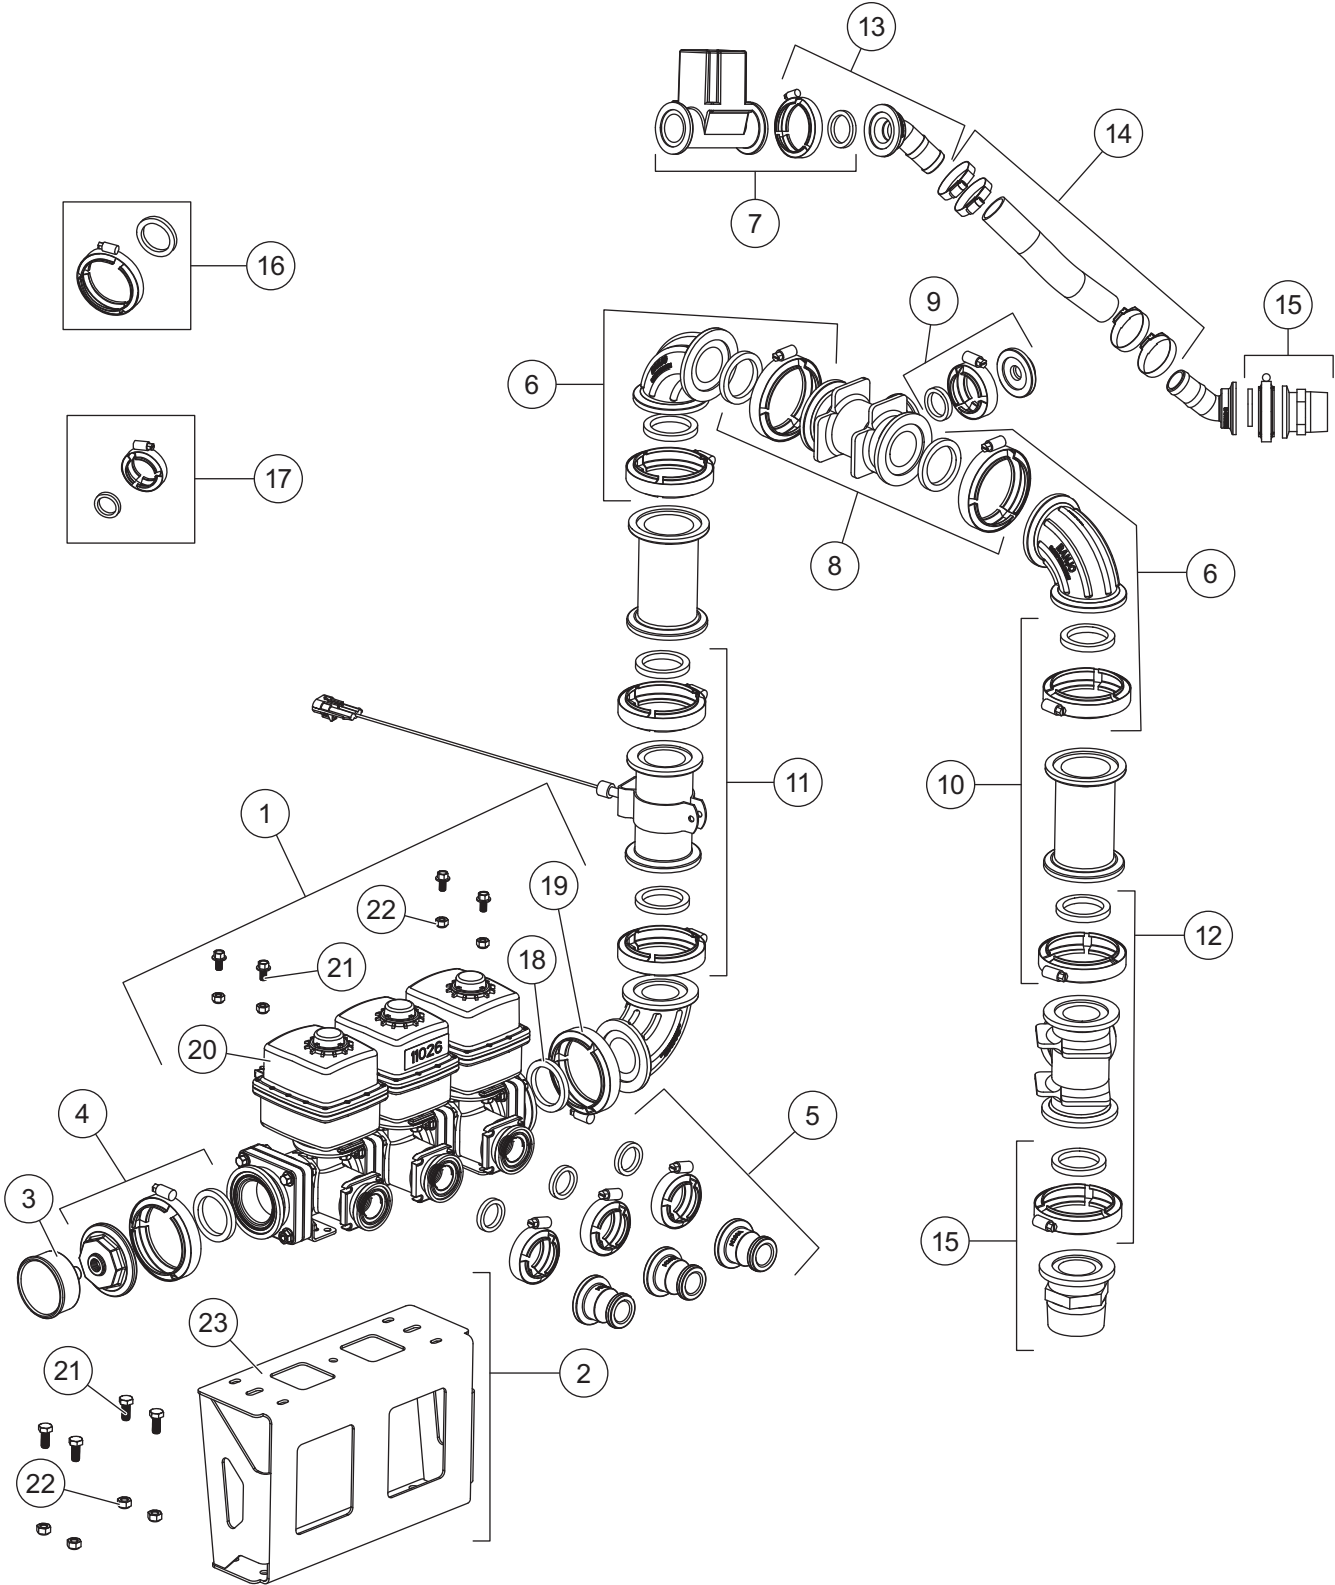

HFD-200 PUMP PLATFORMS

OUTPUT & MANIFOLD PLUMBING ASSEMBLY

HFD-200 PUMP PLATFORMS

Output and Manifold Plumbing Assembly							
Item	Part	Qty	Description	Item	Part	Qty	Description
1	76401	1	Electric Valve Assembly Kit	16	76147	11	Manifold Clamp & Seal, 2" Flange
2	76344	1	Valve Mount Bracket Kit	17	76148	6	Manifold Clamp & Seal, 1" Flange
3	F51823	1	Gauge, Back Mount, 0–100 psi	ns	10775-1	1	Control w/ Main Harness (incl. 10993 Console and 10931 Harness)
4	76153	1	Reducer Kit, 2" Flange – 1/4 NPT	ns	10777†	1	GPS Module, Micro-Trak Astro™ 5
5	76152	3	Quick-Connect, 1" Flange – QDC	ns	10776†	1	Blast/Run/Hold, Remote Switch Box
6	76143	3	Elbow Kit, 2" Flange	ns	10822†	1	Harness Ext, 5'
7	76155	1	Servo Valve Kit, 2" Flange	ns	10931	1	Harness Ext, Tri Modular 25'
8	76156	1	Tee Kit, 2"–1" Flange	ns	10993	1	Deluxe Sprayer Console
9	76157	1	Plug Kit, 1" Flange	ns	10934	1	Deluxe Sprayer Harness
10	76139	1	Coupler Kit, 2" Flange	ns	10932	1	Battery Cable, 15' w/Fuse Holder
11	76158	1	Flow Meter Kit, 2" Flange	ns	10933	1	Run/Hold Switch Kit
12	76140	1	Tee Kit, 2" Flange	ns	10935	1	Power Switch Kit
13	76185	1	Hose Barb Kit, 2"–1-1/2" Flange, 45°	ns	10936	1	Console Mount Kit
14	76159	1	Hose Kit, 1-1/2 x 16				
15	76142	2	Connection Kit, 2" Flange – MNPT				
Item 1				76401 Electric Valve Assembly Kit			
18		2	Bulkhead Gasket, 1/2 x 3/4, Poly	21		3	5/16-18 x 1 Hex Cap Screw SS
19		2	Clamp, Worm Screw 200 Series	22		3	5/16-18 Hex Locknut SS
20		1	Electric Valve Manifold, Assembly				
Item 2				76344 Valve Mount Bracket Kit			
21		4	5/16-18 x 1 Hex Cap Screw SS	23		1	Valve Mount Bracket
22		4	5/16-18 Hex Locknut SS				
ns = not shown				SS = Stainless Steel			

† = Accessory Only