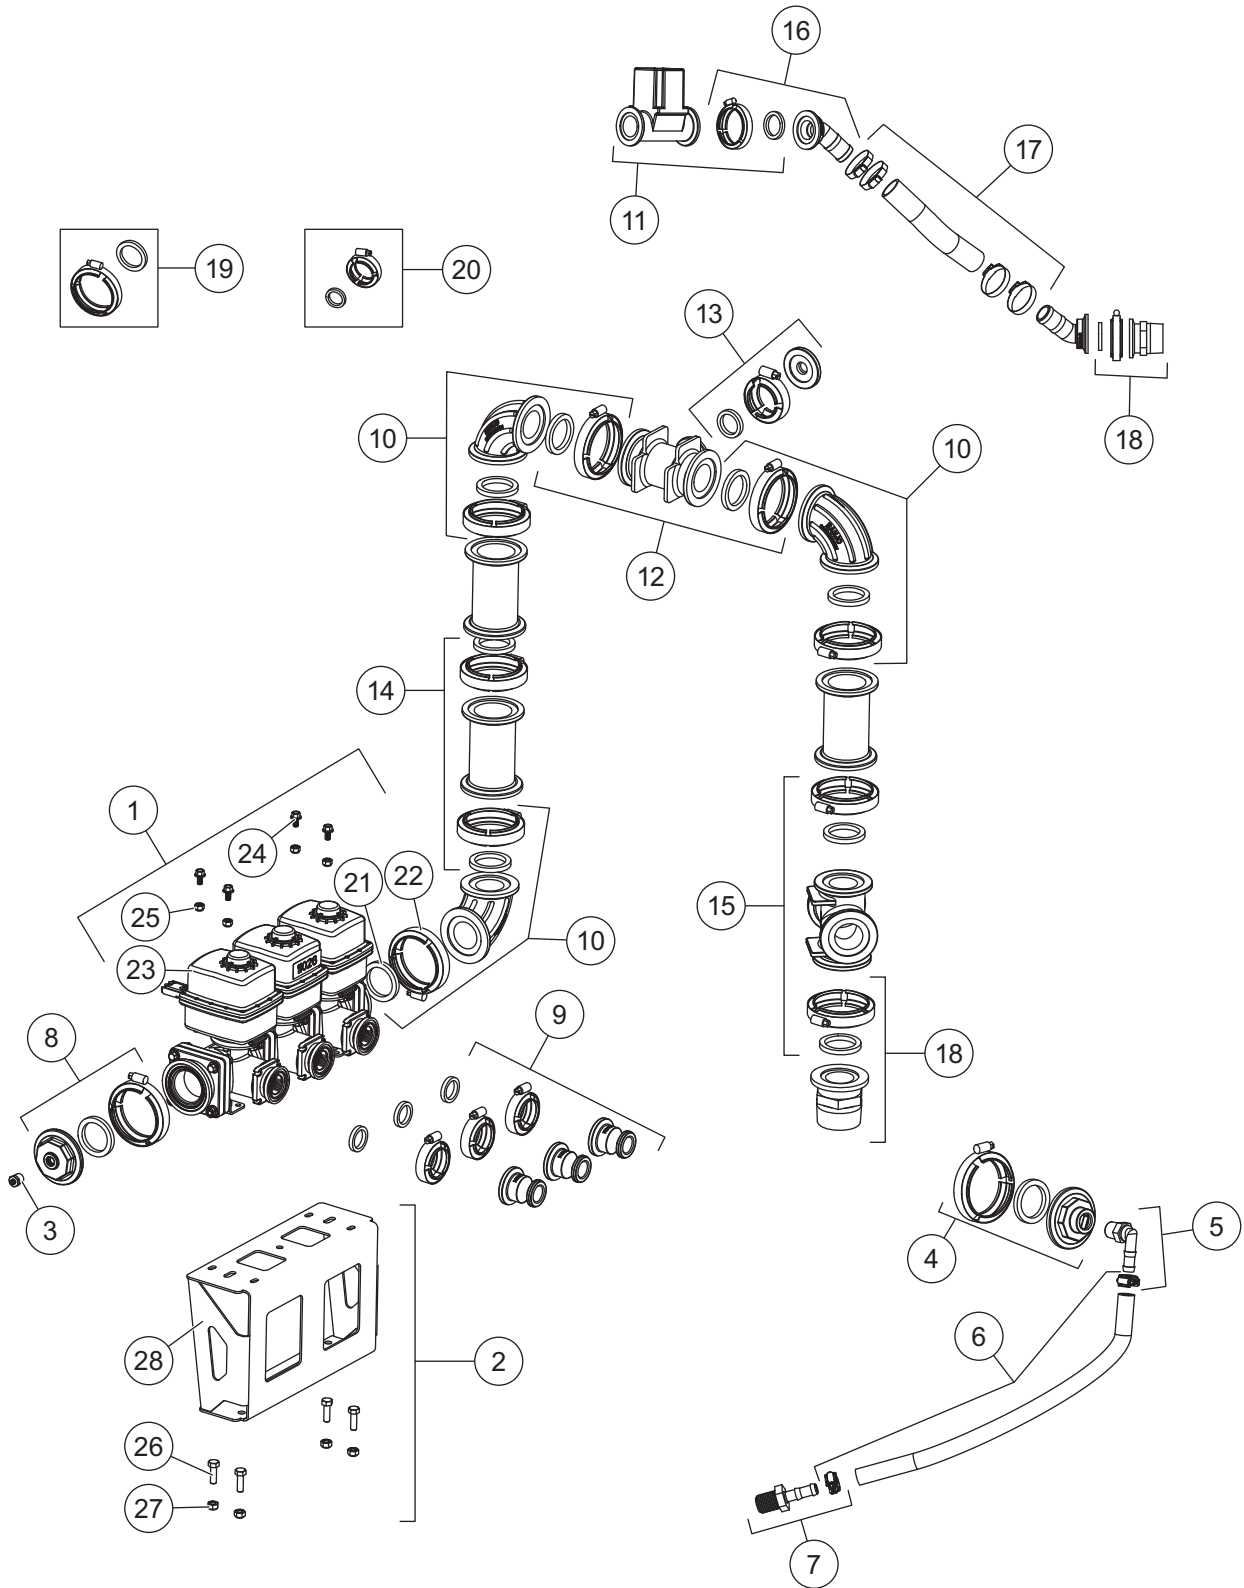

HFS-100 & HFD-200 PUMP PLATFORMS

BASE, PUMP & INPUT PLUMBING ASSEMBLY

HFS-100 & HFD-200 PUMP PLATFORMS

PUMP REPAIR PARTS

HFS-100 PUMP PLATFORMS

OUTPUT & MANIFOLD PLUMBING ASSEMBLY

HFS-100 PUMP PLATFORMS

Output and Manifold Plumbing Assembly							
Item	Part	Qty	Description	Item	Part	Qty	Description
1	76401	1	Electric Valve Assembly Kit	14	76139	1	Coupler Kit, 2" Flange
2	76344	1	Valve Mount Bracket Kit	15	76403	1	Flange Cross Kit, 2"
3	11028	1	Tube Adapter, 1/8 x 1/4 NPT	16	76185	1	Hose Barb Kit, 2"-1-1/2" Flange, 45°
4	76402	1	Flange, 2 x 1/2 Adapter	17	76159	1	Hose Kit, 1-1/2 x 16
5	10869	1	Hose Barb Kit, 1/2 x 1/2, 90°	18	76142	1	Connection Kit, 2" Flange – MNPT
6	10870	1	Hose Kit, 1/2" Black w/Clamps	19	76147	11	Manifold Clamp & Seal, 2" Flange
7	10868	1	Hose Barb Kit, 1/2 x 1/2 NPT	20	76148	6	Manifold Clamp & Seal, 1" Flange
8	76153	1	Reducer Kit, 2" Flange – 1/4" NPT	ns	10775-1	1	Control w/Main Harness
9	76152	3	Quick-Connect, 1" Flange – QDC	ns	10778-1	1	Standard Sprayer Control Kit
10	76143	3	Elbow Kit, 2" Flange	ns	11029	1	Standard Sprayer Harness
11	76155	1	Servo Valve Kit, 2" Flange	ns	10982†	1	Harness Ext, 5'
12	76156	1	Tee Kit, 2"-1" Flange	ns	10984	1	Harness Ext, 25'
13	76157	1	Plug Kit, 1" Flange				
Item 1				76401 Electric Valve Assembly Kit			
21		2	Bulkhead Gasket, 1/2 x 3/4, Poly	24		4	1/4-20 x 1/2 Serrated Flange Screw SS
22		2	Clamp, Worm Screw 200 Series	25		4	1/4-20 Hex Locknut SS
23		1	Electric Valve Manifold, Assembly				
Item 2				76344 Valve Mount Bracket Kit			
26		4	5/16-18 x 1 Hex Cap Screw SS	28		1	Valve Mount Bracket
27		4	5/16-18 Hex Locknut SS				
ns = not shown				SS = Stainless Steel			