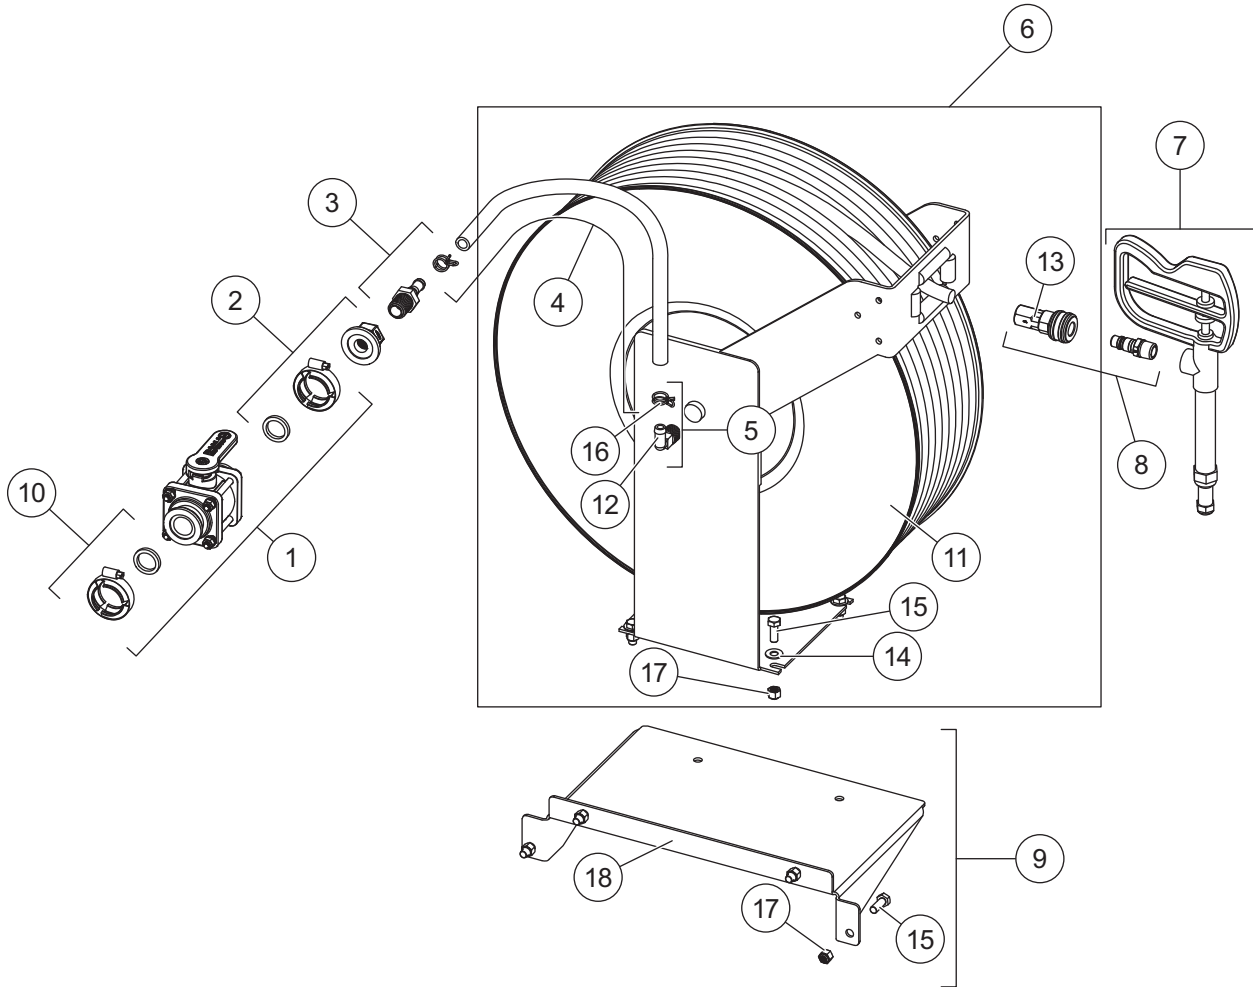

HRK-200 HOSE REEL ACCESSORY

HOSE REEL ASSEMBLY

HRK-200 HOSE REEL ACCESSORY

Hose Reel Assembly							
Item	Part	Qty	Description	Item	Part	Qty	Description
1	76160	1	Ball Valve Kit, 1" Flange	6	76165	1	Hose Reel Kit, 100'
2	76161	1	Reducer Kit, 1" Flange – 1/2 NPT	7	76166	1	Spray Gun With 1/2 MPT Fitting
3	76163	1	Hose Barb Kit, 1/2 NPT x 1/2	8	76168	1	Hose Reel Coupler 1/2 FPT/MPT
4	76162	1	Reel Inlet Hose Kit, 1/2 x 22	9	76167	1	Hose Reel Base Kit
5	76164	1	Hose Barb Kit, 1/2 x 1/2, 90° Brass	10	76148	2	Manifold Clamp & Seal, 1" Flange
Item 6				76165 Hose Reel Kit, 100'			
11		1	Hose Reel, 100' Spring Return	15		4	3/8-16 x 1 Hex Cap Screw
12		1	Hose Barb, 1/2" Male Thread	16		1	3/8 Clamp, Double Spring
13		1	Coupler Socket, 1/2 FPT	17		1	3/8-16 Hex Locknut
14		4	3/8 Flat Washer				
Item 9				76167 Hose Reel Base Kit			
15		4	3/8-16 x 1 Hex Cap Screw	18		1	Hose Reel Support Bracket
17		1	3/8-16 Hex Locknut