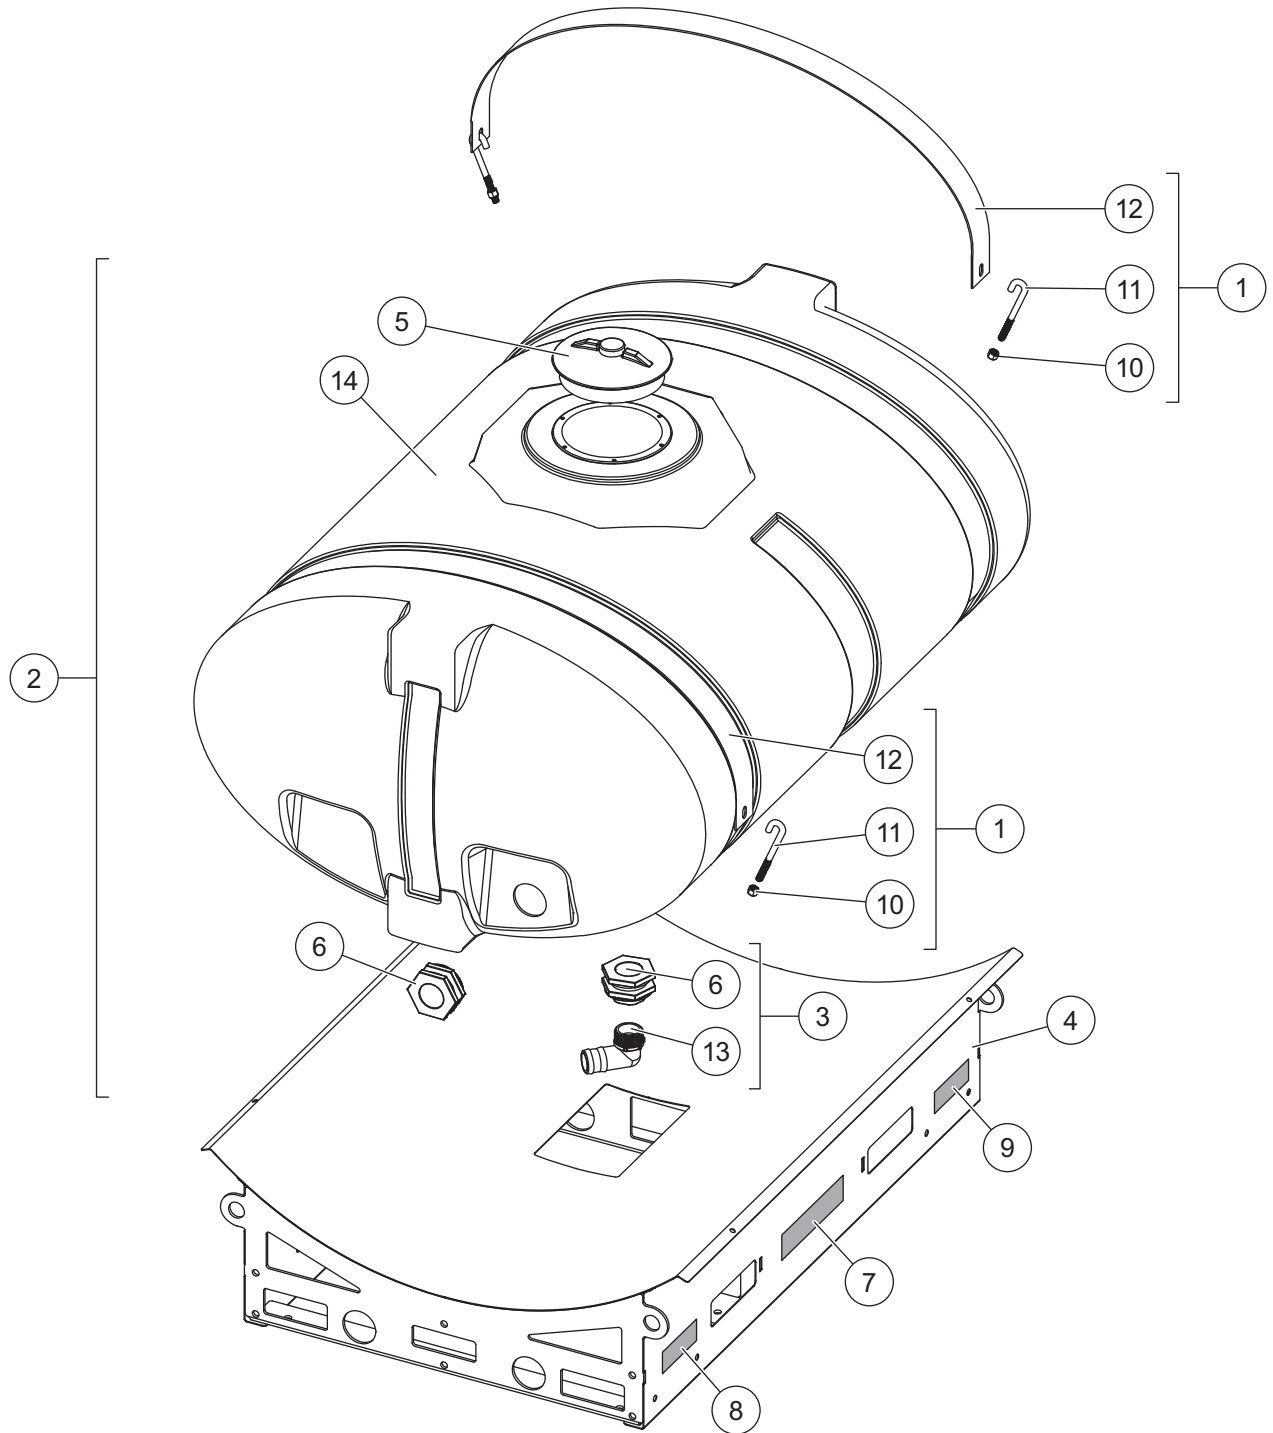

Liqui Maxx™ Sprayer Systems

Parts List

This Parts List is for Liqui Maxx equipment with serial numbers beginning with 160518 – 170801.

TSA-300 TANK PLATFORM

TANK & SKID ASSEMBLY

TSA-300 TANK PLATFORM

Tank and Skid Assembly							
Item	Part	Qty	Description	Item	Part	Qty	Description
1	76131	2	Tank Strap Kit, 300 Gallon	6	D5184	2	Bulkhead Coupling
2	76123	1	Tank Kit, 300 Gallon	7	10807	2	Label – Liqui Maxx™
3	76130	1	Hose Barb & Bulkhead Kit, Outlet	8	10817	2	Label – Warning Safety Goggles
4	F51606	1	Tank Base, 300 Gallon	9	10818	2	Label – Warning GVWR Vehicle
5	76127	1	Tank Lid, 8"	ns	11032†	1	Strainer Basket, 8"
Item 1				76131 Tank Strap Kit, 300 Gallon			
10		2	1/2-13 Hex Locknut G5	12		1	Tank Strap, 300 Gallon
11		2	1/2-13 J-Hook Anchor Bolt				
Item 2				76123 Tank Kit, 300 Gallon			
5	76127	1	Tank Lid, 8"	13	D5190	1	Hose Barb, 2 NPT x 2"
6	D5184	2	Bulkhead Coupling	14		1	Tank, Elliptical 300 Gallon
Item 3				76130 Hose Barb & Bulkhead Kit, Outlet			
6	D5184	1	Bulkhead Coupling	13	D5190	1	Hose Barb, 2 NPT x 2"
G = Grade				ns = not shown			