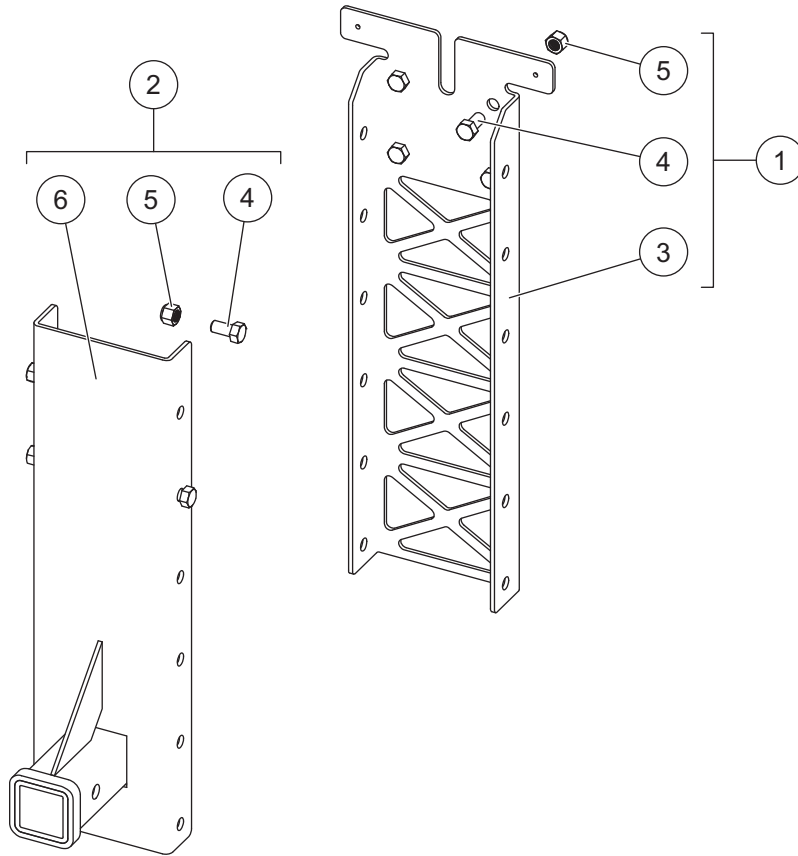

BRM-175 SPRAY BOOM HITCH ACCESSORY

HITCH ASSEMBLY

BRM-175 SPRAY BOOM HITCH ACCESSORY

Hitch Assembly							
Item	Part	Qty	Description	Item	Part	Qty	Description
1	76180	3	Hitch Bracket Kit, BRM-175	2	76181	1	Hitch Mount Kit, BRM-175
Item 1				76180 Hitch Bracket Kit, BRM-175			
3		1	Hitch Bracket	5		4	1/2-13 Hex Locknut G5
4		4	1/2-13 x 1 Hex Cap Screw G5				
Item 2				76181 Hitch Mount Kit, BRM-175			
4		4	1/2-13 x 1 Hex Cap Screw G5	6		1	Hitch Mount
5		4	1/2-13 Hex Locknut G5				
G = Grade