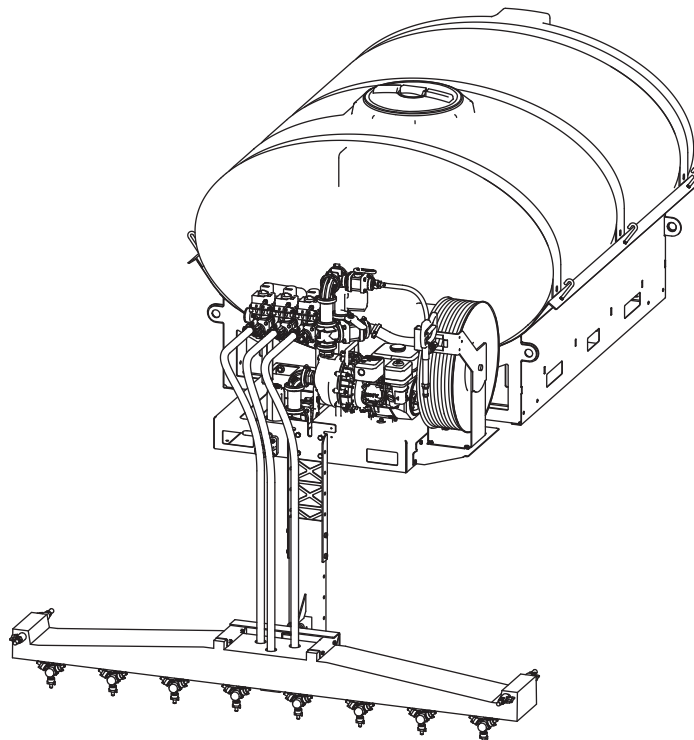

Liqui Maxx™ Sprayer Systems

Parts List

This Parts List is for Liqui Maxx equipment with serial numbers beginning with 160518 – 170801.

TSA-300 TANK PLATFORM

TANK & SKID ASSEMBLY

TSA-300 TANK PLATFORM

Tank and Skid Assembly							
Item	Part	Qty	Description	Item	Part	Qty	Description
1	76131	2	Tank Strap Kit, 300 Gallon	6	D5184	2	Bulkhead Coupling
2	76123	1	Tank Kit, 300 Gallon	7	10807	2	Label – Liqui Maxx™
3	76130	1	Hose Barb & Bulkhead Kit, Outlet	8	10817	2	Label – Warning Safety Goggles
4	F51606	1	Tank Base, 300 Gallon	9	10818	2	Label – Warning GVWR Vehicle
5	76127	1	Tank Lid, 8"	ns	11032†	1	Strainer Basket, 8"
Item 1				76131 Tank Strap Kit, 300 Gallon			
10		2	1/2-13 Hex Locknut G5	12		1	Tank Strap, 300 Gallon
11		2	1/2-13 J-Hook Anchor Bolt				
Item 2				76123 Tank Kit, 300 Gallon			
5	76127	1	Tank Lid, 8"	13	D5190	1	Hose Barb, 2 NPT x 2"
6	D5184	2	Bulkhead Coupling	14		1	Tank, Elliptical 300 Gallon
Item 3				76130 Hose Barb & Bulkhead Kit, Outlet			
6	D5184	1	Bulkhead Coupling	13	D5190	1	Hose Barb, 2 NPT x 2"
G = Grade				ns = not shown			