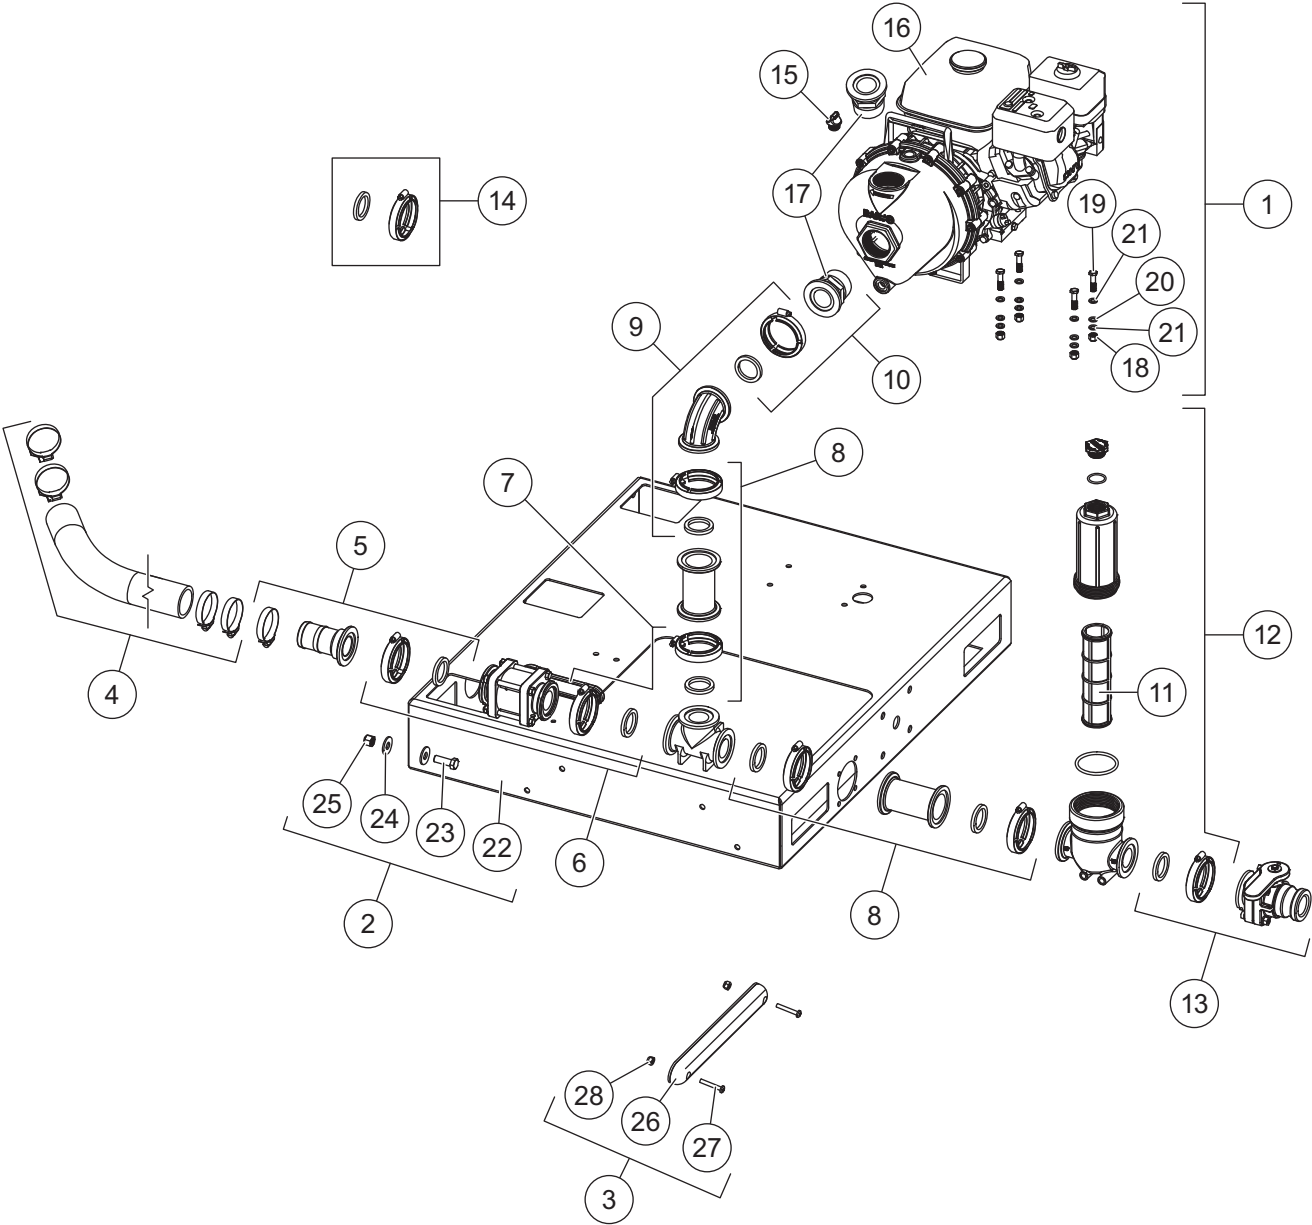

HFS-100 & HFD-200 PUMP PLATFORMS

BASE, PUMP & INPUT PLUMBING ASSEMBLY

HFS-100 & HFD-200 PUMP PLATFORMS

PUMP REPAIR PARTS

HFS-100 PUMP PLATFORMS

OUTPUT & MANIFOLD PLUMBING ASSEMBLY

HFS-100 PUMP PLATFORMS

Output and Manifold Plumbing Assembly							
Item	Part	Qty	Description	Item	Part	Qty	Description
1	76401	1	Electric Valve Assembly Kit	14	76139	1	Coupler Kit, 2" Flange
2	76344	1	Valve Mount Bracket Kit	15	76403	1	Flange Cross Kit, 2"
3	11028	1	Tube Adapter, 1/8 x 1/4 NPT	16	76185	1	Hose Barb Kit, 2"-1-1/2" Flange, 45°
4	76402	1	Flange, 2 x 1/2 Adapter	17	76159	1	Hose Kit, 1-1/2 x 16
5	10869	1	Hose Barb Kit, 1/2 x 1/2, 90°	18	76142	1	Connection Kit, 2" Flange – MNPT
6	10870	1	Hose Kit, 1/2" Black w/Clamps	19	76147	11	Manifold Clamp & Seal, 2" Flange
7	10868	1	Hose Barb Kit, 1/2 x 1/2 NPT	20	76148	6	Manifold Clamp & Seal, 1" Flange
8	76153	1	Reducer Kit, 2" Flange – 1/4" NPT	ns	10775-1	1	Control w/Main Harness
9	76152	3	Quick-Connect, 1" Flange – QDC	ns	10778-1	1	Standard Sprayer Control Kit
10	76143	3	Elbow Kit, 2" Flange	ns	11029	1	Standard Sprayer Harness
11	76155	1	Servo Valve Kit, 2" Flange	ns	10982†	1	Harness Ext, 5'
12	76156	1	Tee Kit, 2"-1" Flange	ns	10984	1	Harness Ext, 25'
13	76157	1	Plug Kit, 1" Flange				
Item 1				76401 Electric Valve Assembly Kit			
21		2	Bulkhead Gasket, 1/2 x 3/4, Poly	24		4	1/4-20 x 1/2 Serrated Flange Screw SS
22		2	Clamp, Worm Screw 200 Series	25		4	1/4-20 Hex Locknut SS
23		1	Electric Valve Manifold, Assembly				
Item 2				76344 Valve Mount Bracket Kit			
26		4	5/16-18 x 1 Hex Cap Screw SS	28		1	Valve Mount Bracket
27		4	5/16-18 Hex Locknut SS				
ns = not shown				SS = Stainless Steel			