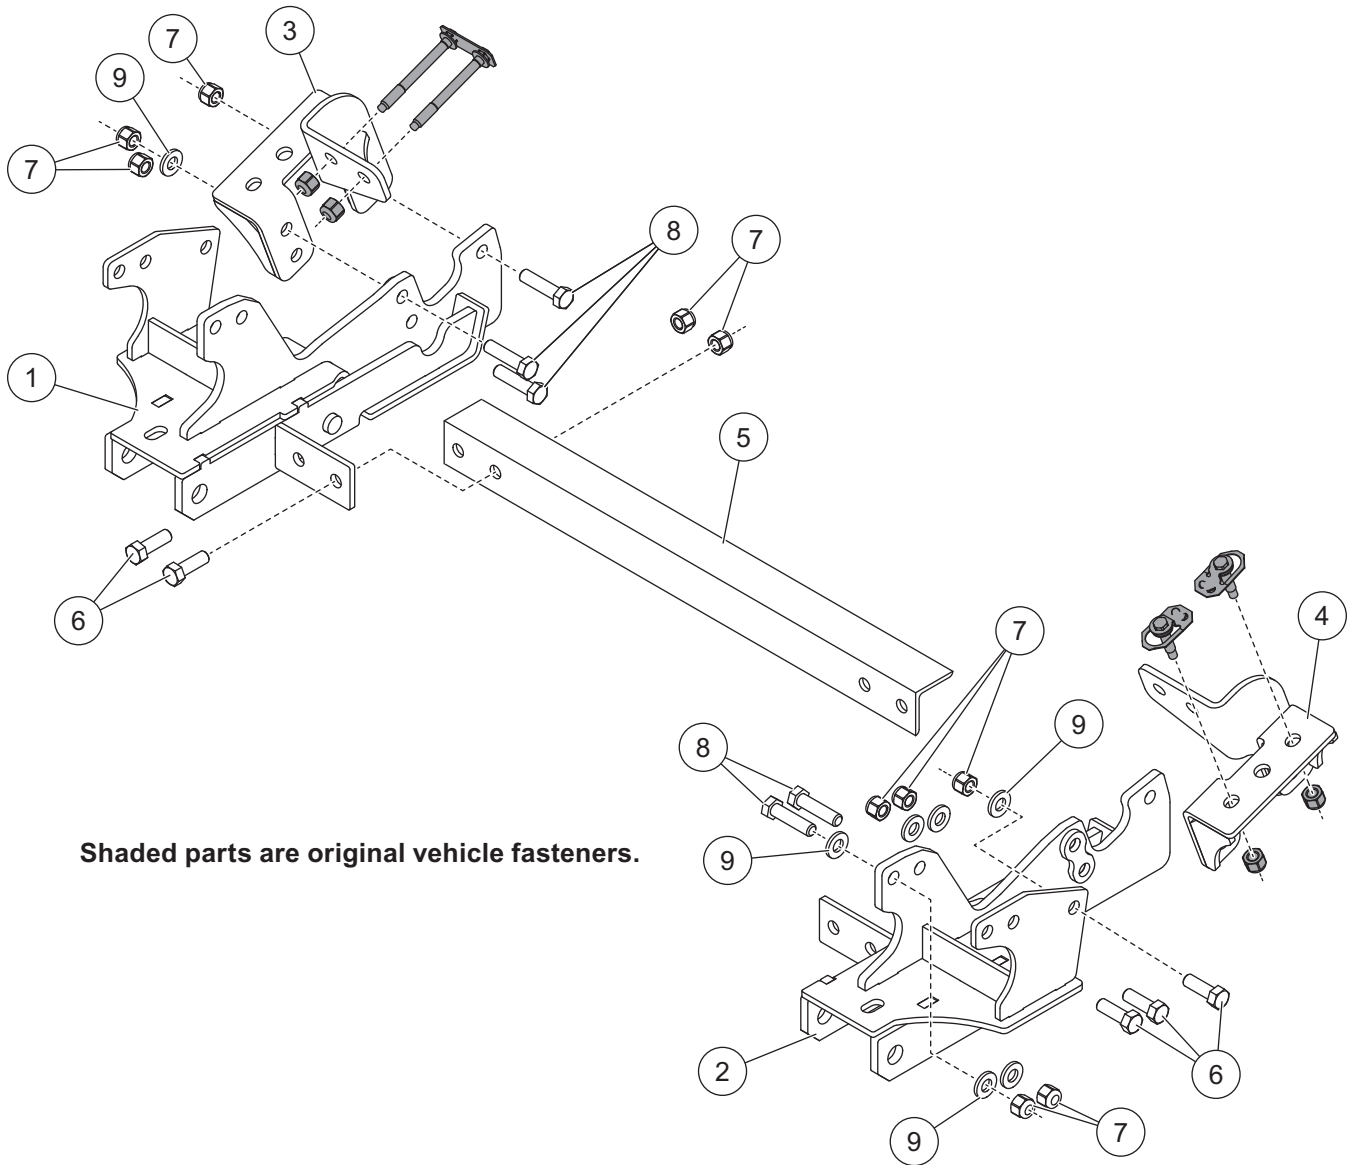

# Mount Kit

## Ford Super Duty F-350/450 Diesel Dual Rear Wheel Pickup 2020-\_\_ 31271

April 15, 2021  
Lit. No. 74219, Rev. 02

### PARTS LIST

Shaded parts are original vehicle fasteners.

31271 Mount Kit						
Item	Part	Qty	Description	Item	Part	Qty Description
1	74206	1	Mount – PS	4	52714	1 Rear Bracket – DS
2	74205	1	Mount – DS	5	64759	1 Cross Bar
3	51778	1	Rear Bracket – PS	ns	70531	1 Bolt Bag
70531 Bolt Bag						
6		10	1/2-13 x 1-1/2 Hex Cap Screw G5	8		10 1/2-13 x 2 Hex Cap Screw G5
7		24	1/2-13 Hex Locknut GB	9		14 1/2 Hardened Flat Washer Type 1
			ns = not shown			
				G = Grade		