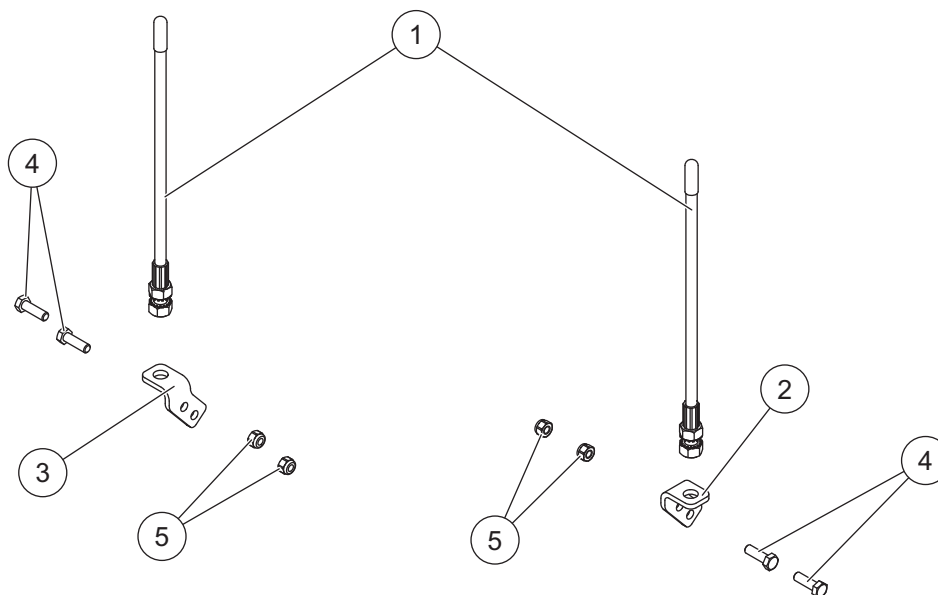

Blade Guide Kit

Mid-Duty UTV Straight Blade Snowplows

PARTS LIST

74222 Blade Guide Kit							
Item	Part	Qty	Description	Item	Part	Qty	Description
1	92075	1	Blade Guide (set of 2)	3	74176	1	Clamp – PS
2	74175	1	Clamp – DS	ns	74178	1	Bolt Bag
74178 Bolt Bag							
4		4	5/16-18 x 1 Hex Cap Screw G5	5		4	5/16-18 Hex Locknut GB
ns = not shown				G = Grade			

⚠ WARNING

Do not exceed GVWR or GAWR, including blade and ballast.

⚠ CAUTION

Use standard methods and practices when attaching snowplow and installing accessories, including proper personal protective safety equipment.

INSTALLATION INSTRUCTIONS

1. Park the vehicle on a smooth, level, hard surface, such as concrete. Lower the blade to the ground, and turn the control OFF. Disconnect the snowplow from the vehicle, or turn the vehicle ignition to the "OFF" position and remove the key.
2. Secure the driver-side clamp to the outermost rib on the driver's side of the blade using two 5/16" x 1" cap screws and 5/16" locknuts. Tighten the fasteners to 18 ft-lb.
3. Remove the nut from the bottom of the blade guide. Insert the blade guide rod into the hole in the top of the clamp and secure with the blade guide nut.
4. Repeat Steps 2 and 3 for the passenger's side.