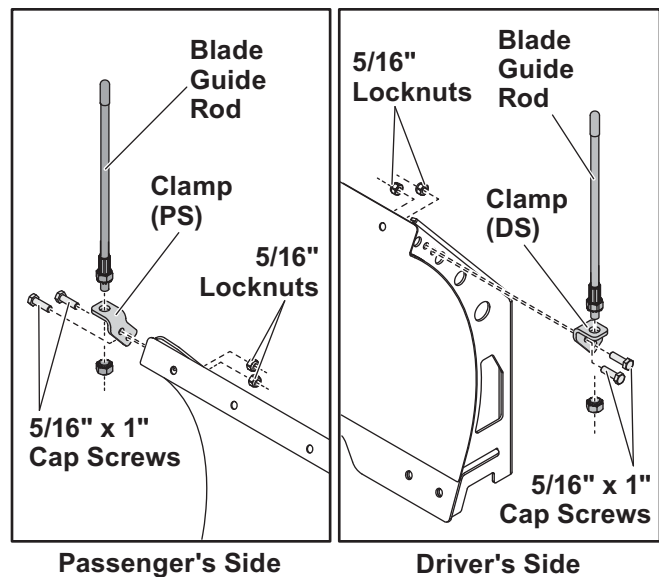

INSTALLATION INSTRUCTIONS

1. Park the vehicle on a smooth, level, hard surface, such as concrete. Lower the blade to the ground, and turn the control OFF. Disconnect the snowplow from the vehicle, or turn the vehicle ignition to the "OFF" position and remove the key.
2. Secure the driver-side clamp to the outermost rib on the driver's side of the blade using two 5/16" x 1" cap screws and 5/16" locknuts. Tighten the fasteners to 18 ft-lb.
3. Remove the nut from the bottom of the blade guide. Insert the blade guide rod into the hole in the top of the clamp and secure with the blade guide nut.
4. Repeat Steps 2 and 3 for the passenger's side.